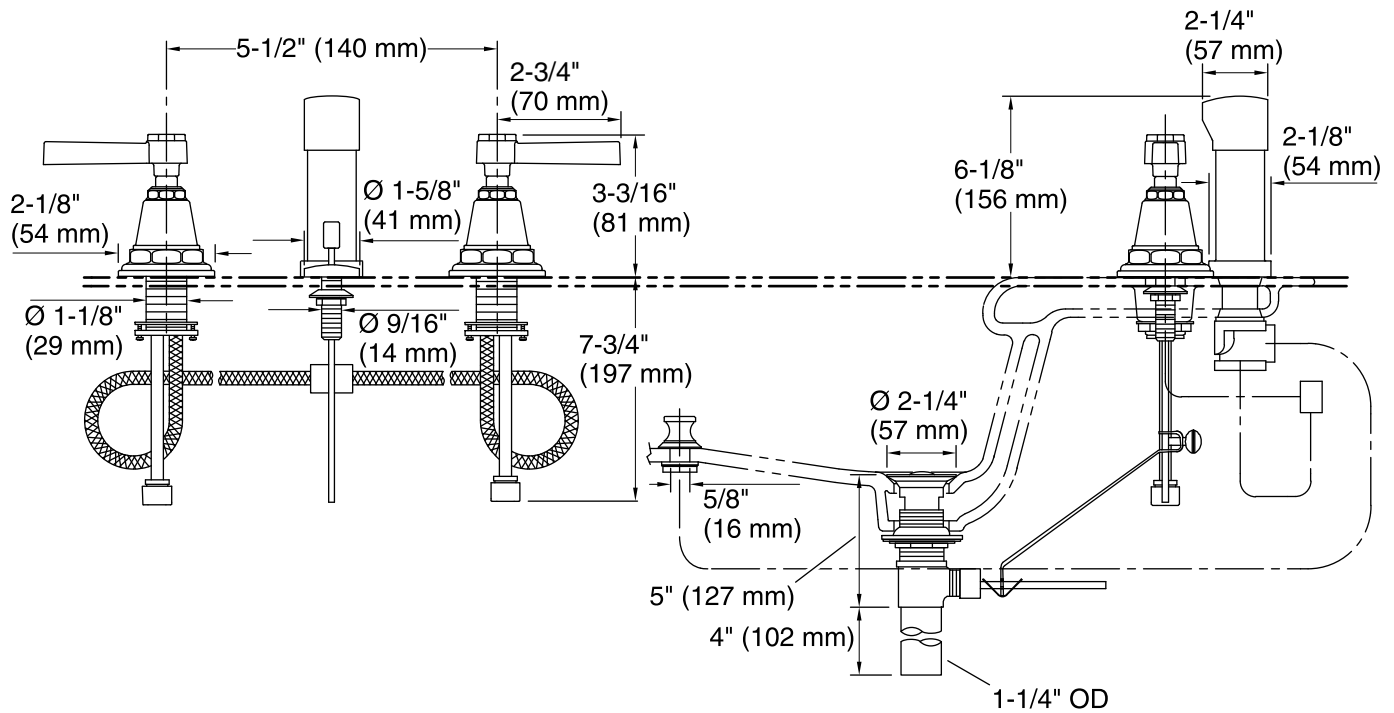

Color tiles intended for reference only.

Color	Code	Description
	CP	Polished Chrome
	SN	Vibrant® Polished Nickel
	BN	Vibrant® Brushed Nickel

Technical Information

All product dimensions are nominal.

Notes