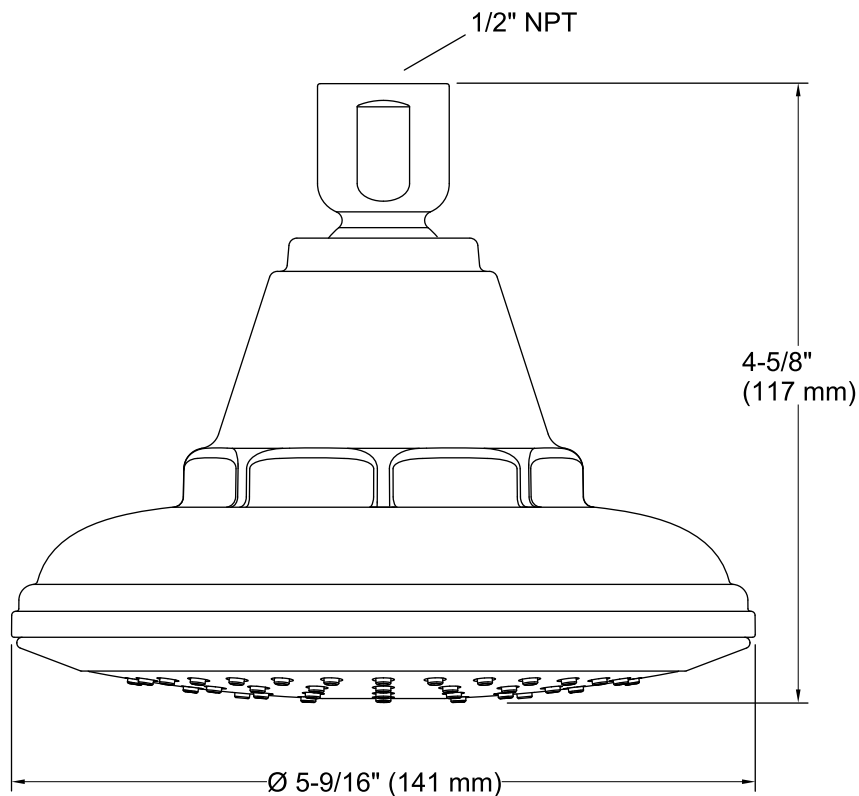

Technical Information

All product dimensions are nominal.