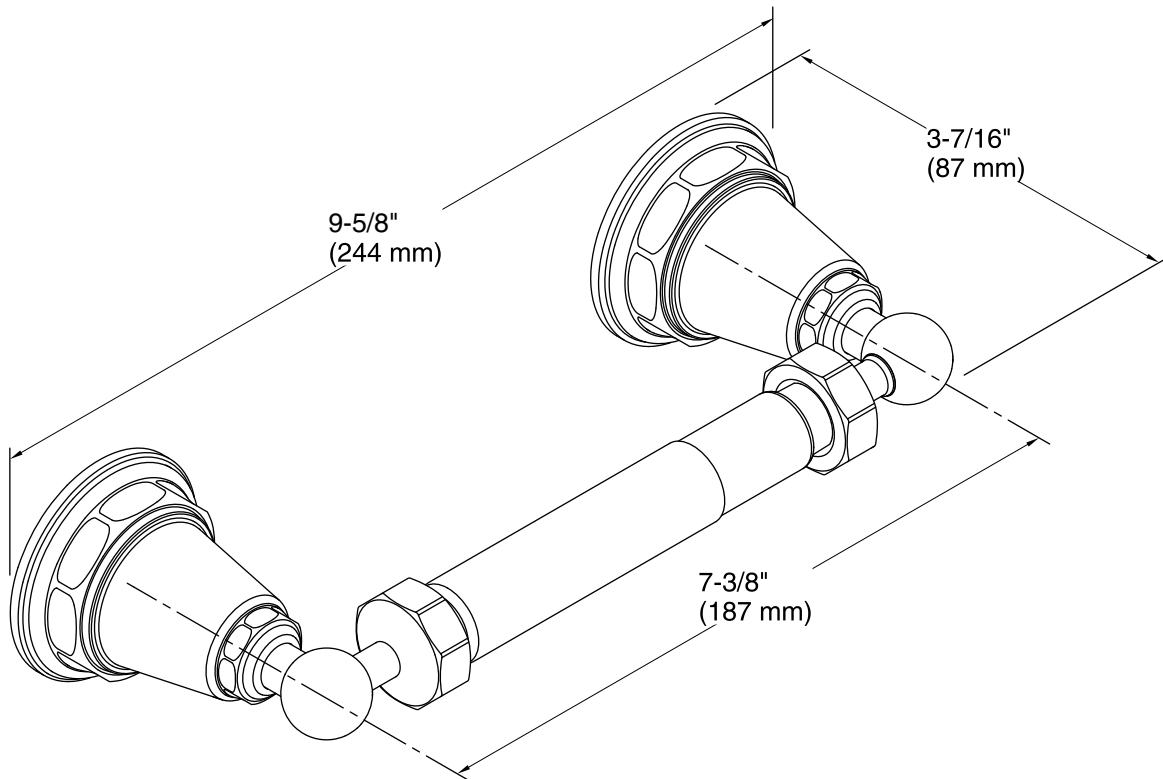

Features

- Premium metal construction for durability.
- KOHLER finishes resist corrosion and tarnish.
- Coordinates with Pinstripe faucets and accessories.

Installation

- Tools and installation template included.

Technical Information

All product dimensions are nominal.

Material: Brass, Zinc

Notes

Install this product according to the installation guide.