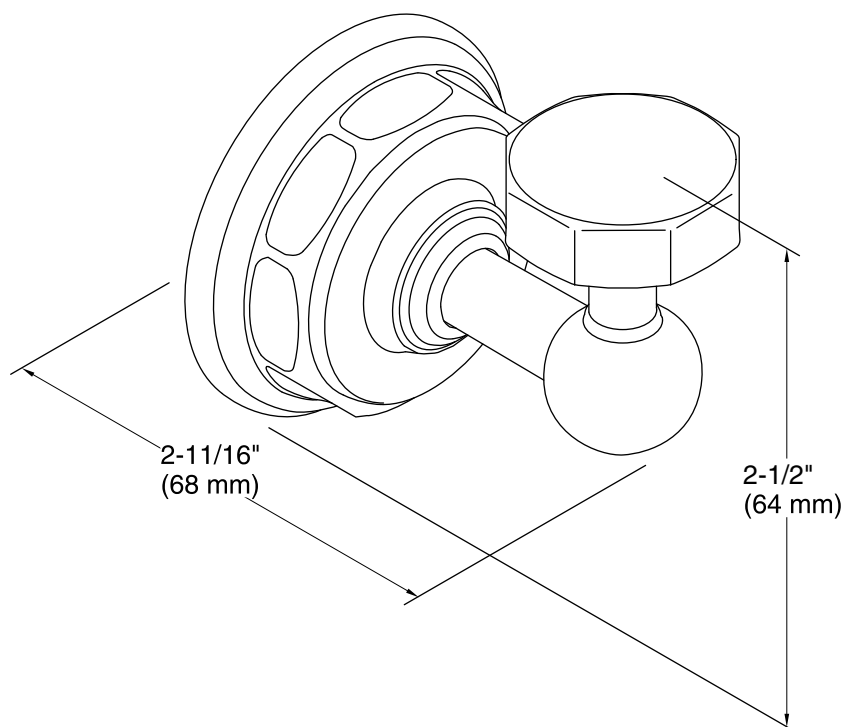

Features

- Premium metal construction for durability.
- KOHLER finishes resist corrosion and tarnish.
- Coordinates with Pinstripe faucets and accessories.

Installation

- Tools and installation template included.

Technical Information

All product dimensions are nominal.

Material: Brass, Zinc

Notes

Install this product according to the installation guide.

CAUTION: Risk of personal injury. Do not install this product in any area where it is likely to be used inadvertently as a grab bar or support bar. This product is not designed or intended for use as a grab bar or support bar.