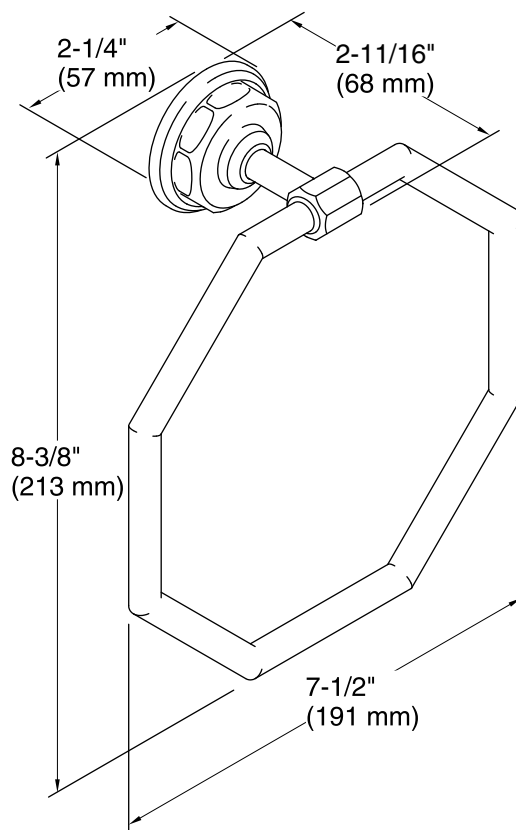

Technical Information

All product dimensions are nominal.

Material: Brass, Zinc

Notes

Install this product according to the installation guide.

CAUTION: Risk of personal injury. Do not install this product in any area where it is likely to be used inadvertently as a grab bar or support bar. This product is not designed or intended for use as a grab bar or support bar.