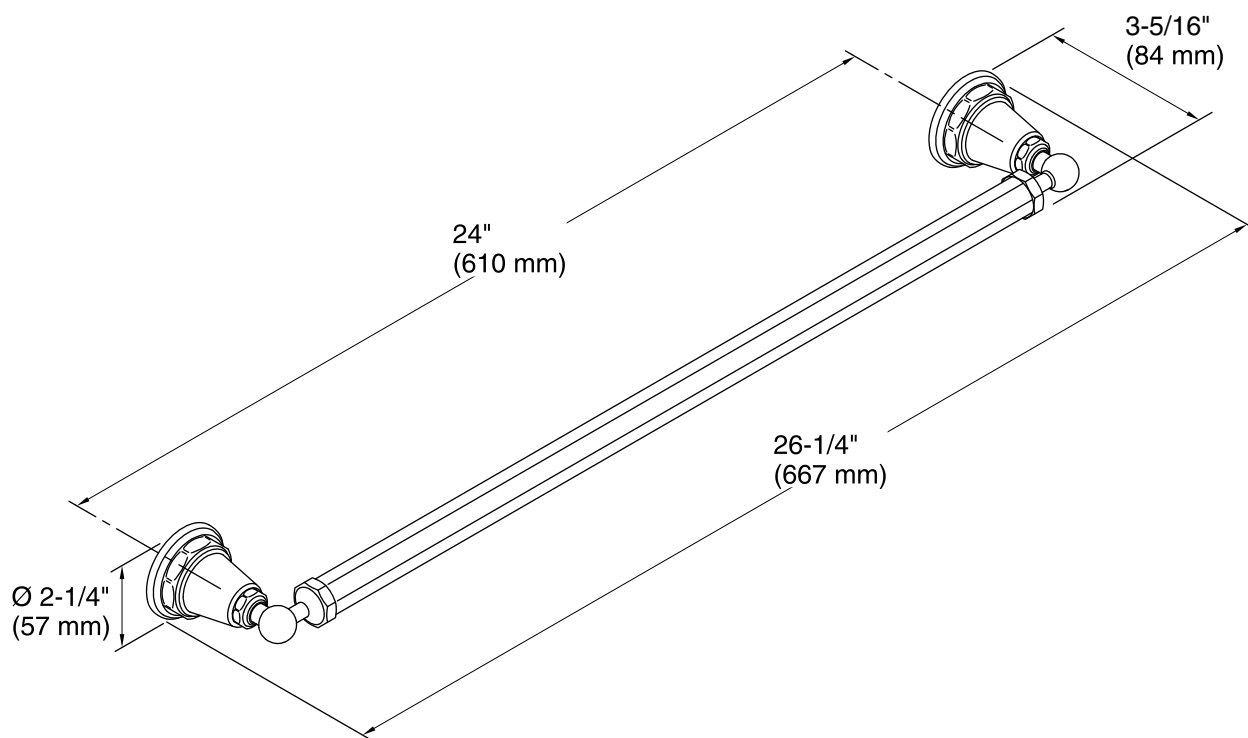

Features

- Premium metal construction for durability.
- KOHLER finishes resist corrosion and tarnish.
- Coordinates with Pinstripe faucets and accessories.

Installation

- Tools and installation template included.

Technical Information

All product dimensions are nominal.

Material: Brass, Zinc

Notes

Install this product according to the installation guide.

CAUTION: Risk of personal injury. Do not install this product in any area where it is likely to be used inadvertently as a grab bar or support bar. This product is not designed or intended for use as a grab bar or support bar.