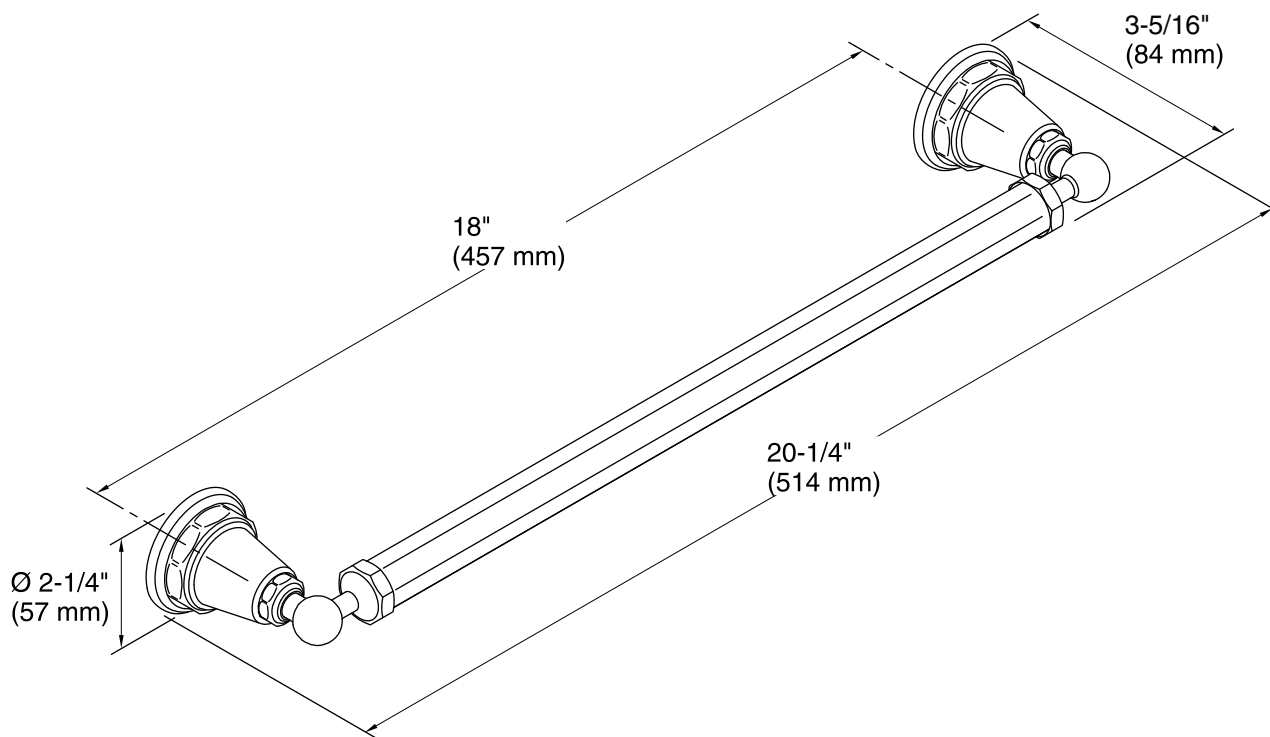

Features

- Premium metal construction for durability.
- KOHLER finishes resist corrosion and tarnish.
- Coordinates with Pinstripe faucets and accessories.

Installation

- Tools and installation template included.

Technical Information

All product dimensions are nominal.

Material: Brass, Zinc

Notes

Install this product according to the installation guide.

CAUTION: Risk of personal injury. Do not install this product in any area where it is likely to be used inadvertently as a grab bar or support bar. This product is not designed or intended for use as a grab bar or support bar.