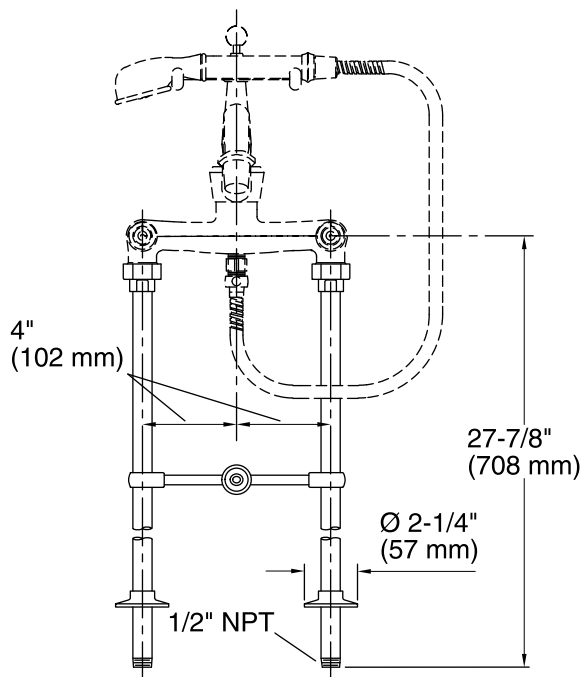

Features

- For use with Antique and IV Georges Brass® deck-mount bath faucets.

Material

- Brass construction.
- KOHLER finishes resist corrosion and tarnishing.

Installation

- Floor-mount

Codes/Standards

ASME A112.18.1/CSA B125.1

Bath drain to faucet = X
K-100, X = 5-7/8" (149 mm)

K-700, K-702, X = 6-3/8" (162 mm)

K-710, K-711, K-712, X = 4-3/8" (111 mm)

Technical Information

All product dimensions are nominal.

Notes

Install this product according to the installation guide.