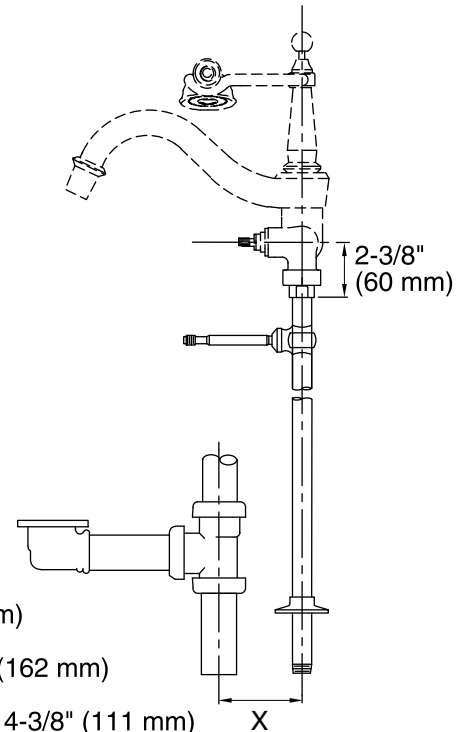

Features

- For use with Antique and IV Georges Brass® deck-mount bath faucets.

Material

- Brass construction.
- KOHLER finishes resist corrosion and tarnishing.

Installation

- Floor-mount

Codes/Standards

ASME A112.18.1/CSA B125.1

Bath drain to faucet = X
K-100, X = 5-7/8" (149 mm)

K-700, K-702, X = 6-3/8" (162 mm)

K-710, K-711, K-712, X = 4-3/8" (111 mm)

Technical Information

All product dimensions are nominal.

Notes

Install this product according to the installation guide.