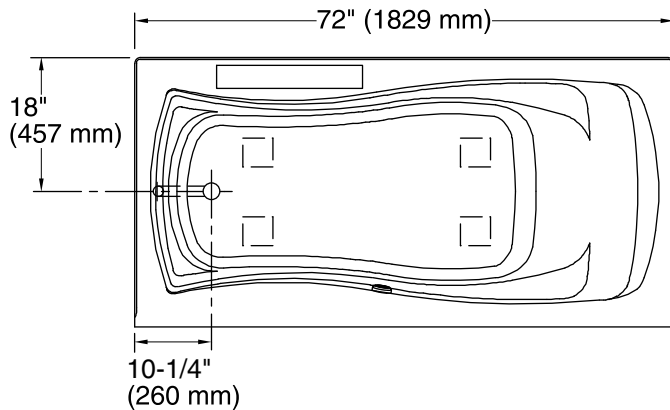

No change in measurements if connected with drain illustrated. (K-7166-AF)

□ Recommended Faucet Location