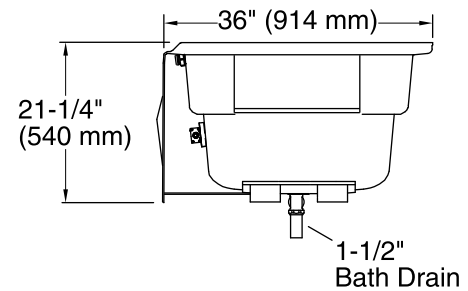

Required Electrical Service

One circuit required, protected with Class A Ground-Fault Circuit-Interrupter (GFCI). Outside North America, this device may be known as a Residual Current Device (RCD).

Heated Surface: 120 V, 15 A

Technical Information

All product dimensions are nominal.

- Installation: Three-wall alcove
- Drain location: Left
- Basin area, bottom: 50" x 24" (1270 mm x 610 mm)
- Basin area, top: 65" x 27" (1651 mm x 686 mm)
- Weight: 77 lbs (34.9 kg)
- Minimum floor load: 39 lbs/ft² (190.4 kg/m²)
- Water depth: 14" (356 mm)
- Water capacity: 72 gal (272.5 L)
- Electrical component rating: Heated Surface: 120 V, 0.5 A, 60 Hz, 65 W
- Minimum flat for door: 2-1/8" (54 mm)

Notes

Measure your actual product for rough-in details. Install this product according to the installation instructions.

The hot water supply should be 70% of the capacity of the bath or greater. Installations will vary.

If installing a rim-mount faucet, make sure there is no interference above or below the deck before drilling any holes.