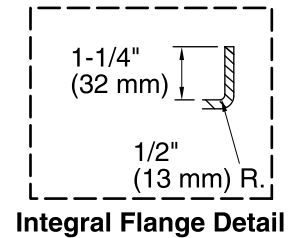

Required Electrical Service

One circuit required, protected with Class A Ground-Fault Circuit-Interrupter (GFCI). Outside North America, this device may be known as a Residual Current Device (RCD).

Heated Surface: 120 V, 15 A

Technical Information

All product dimensions are nominal.

- Installation: Three-wall alcove
- Drain location: Left
- Basin area, bottom: 50" x 24" (1270 mm x 610 mm)
- Basin area, top: 65" x 27" (1651 mm x 686 mm)
- Weight: 77 lbs (34.9 kg)
- Minimum floor load: 39 lbs/ft² (190.4 kg/m²)
- Water depth: 14" (356 mm)
- Water capacity: 72 gal (272.5 L)
- Electrical component rating: Heated Surface: 120 V, 0.5 A, 60 Hz, 65 W
- Minimum flat for door: 2-1/8" (54 mm)

Notes

Measure your actual product for rough-in details. Install this product according to the installation instructions.

The hot water supply should be 70% of the capacity of the bath or greater. Installations will vary.

If installing a rim-mount faucet, make sure there is no interference above or below the deck before drilling any holes.