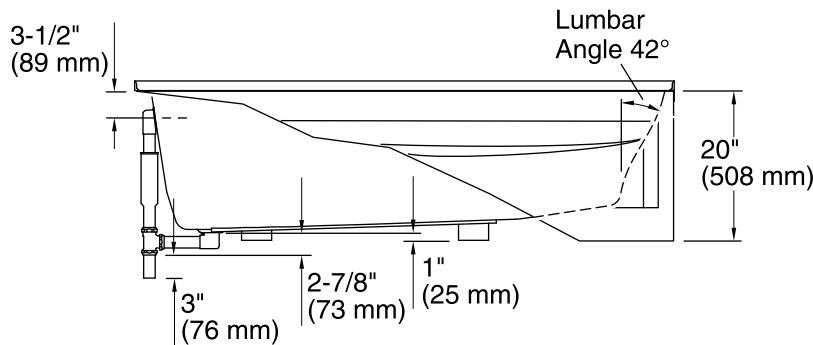

Required Electrical Service

One circuit required, protected with Class A Ground-Fault Circuit-Interrupter (GFCI). Outside North America, this device may be known as a Residual Current Device (RCD).

Heated Surface: 120 V, 15 A

Technical Information

All product dimensions are nominal.

- Installation: Three-wall alcove
- Drain location: Left
- Basin area, bottom: 50" x 24" (1270 mm x 610 mm)
- Basin area, top: 65" x 27" (1651 mm x 686 mm)
- Weight: 77 lbs (34.9 kg)
- Minimum floor load: 39 lbs/ft² (190.4 kg/m²)
- Water depth: 14" (356 mm)
- Water capacity: 72 gal (272.5 L)
- Electrical component rating: Heated Surface: 120 V, 0.5 A, 60 Hz, 65 W
- Minimum flat for door: 2-1/8" (54 mm)

Notes

Measure your actual product for rough-in details. Install this product according to the installation instructions.

The hot water supply should be 70% of the capacity of the bath or greater. Installations will vary.

If installing a rim-mount faucet, make sure there is no interference above or below the deck before drilling any holes.