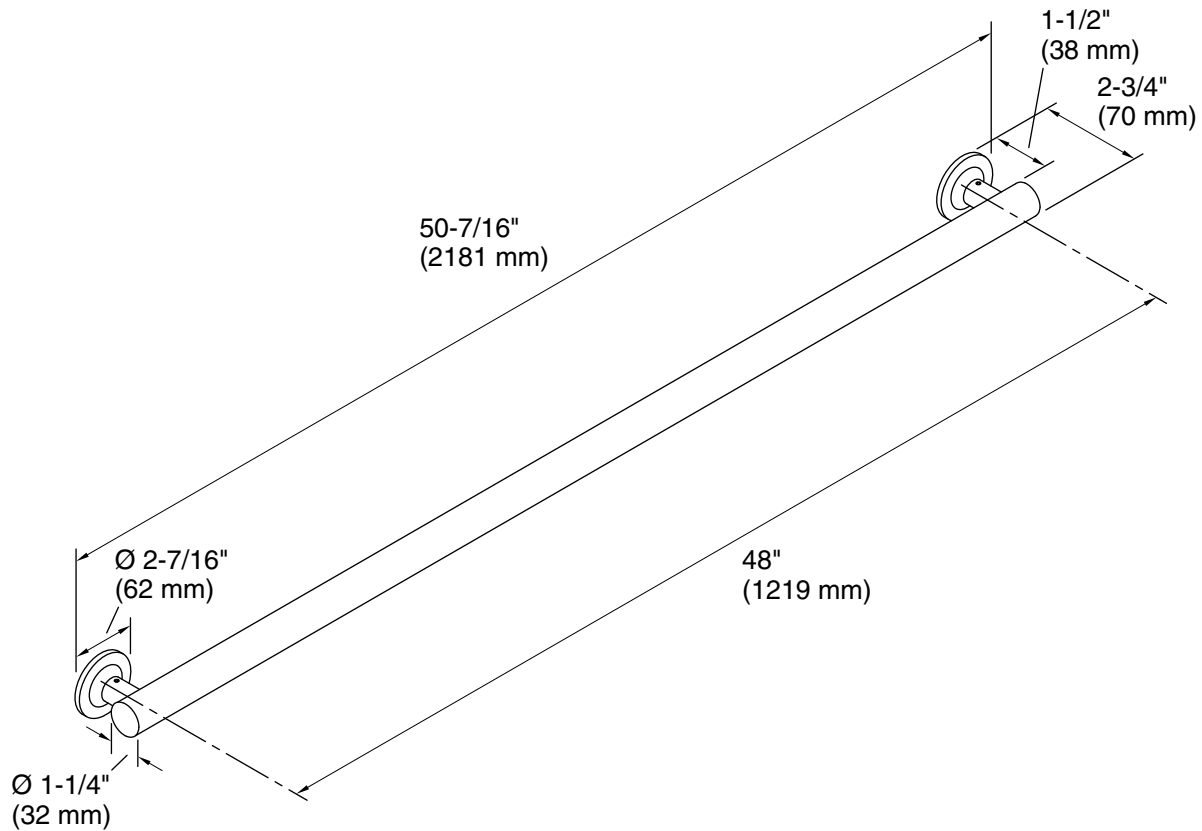

Technical Information

All product dimensions are nominal.

Material: Metal

Notes

Measure your actual product for roughing-in details.

WARNING: Risk of personal injury. The wall plates on the grab bar must be mounted to a brace between the wall studs. This will ensure that the weight of the user is adequately supported.

ADA compliant when installed to the specific requirements of these regulations.