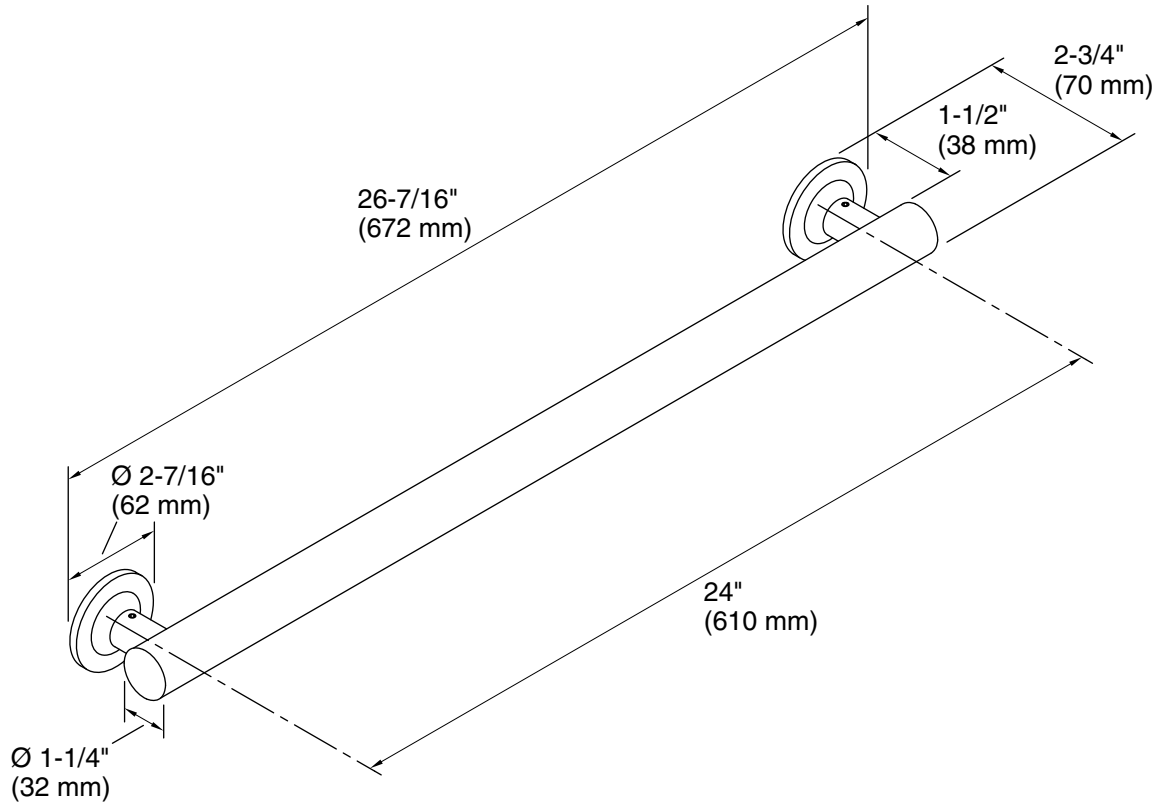

## Technical Information

All product dimensions are nominal.

Installation Type: Wall-mount

Material: Metal