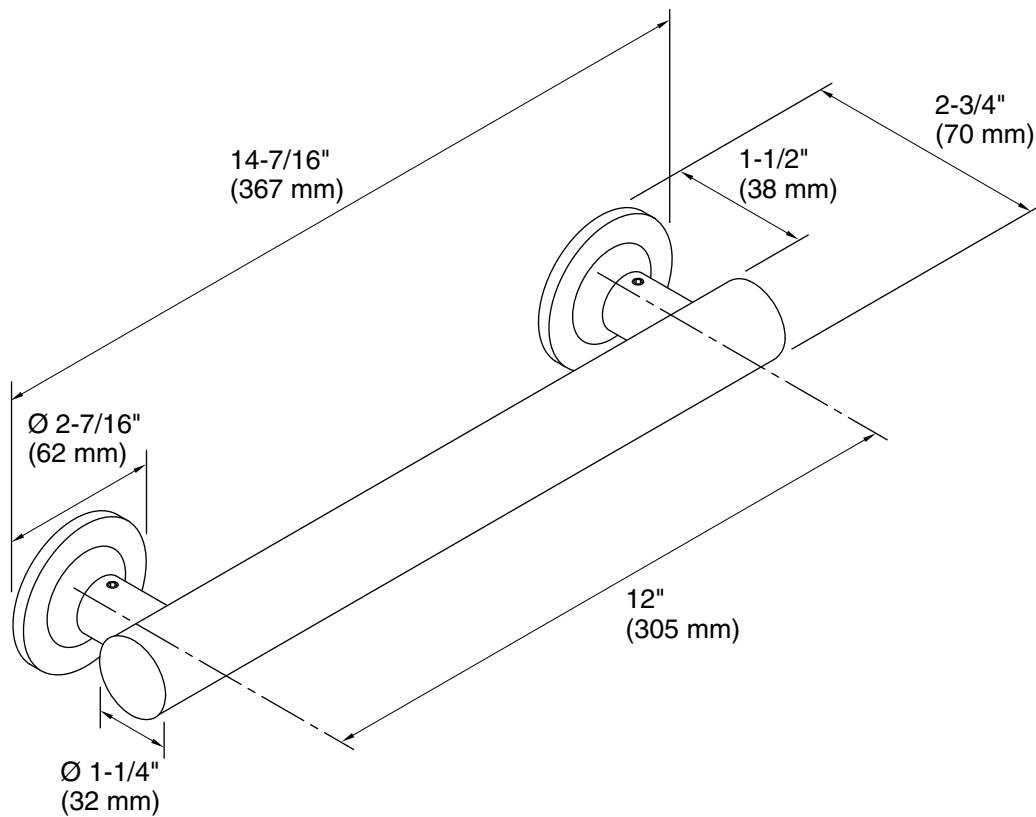

Technical Information

All product dimensions are nominal.

Installation Type: Wall-mount

Material: Metal

Notes

Measure your actual product for roughing-in details.

WARNING: Risk of personal injury. The wall plates on the grab bar must be mounted to a brace between the wall studs. This will ensure that the weight of the user is adequately supported.