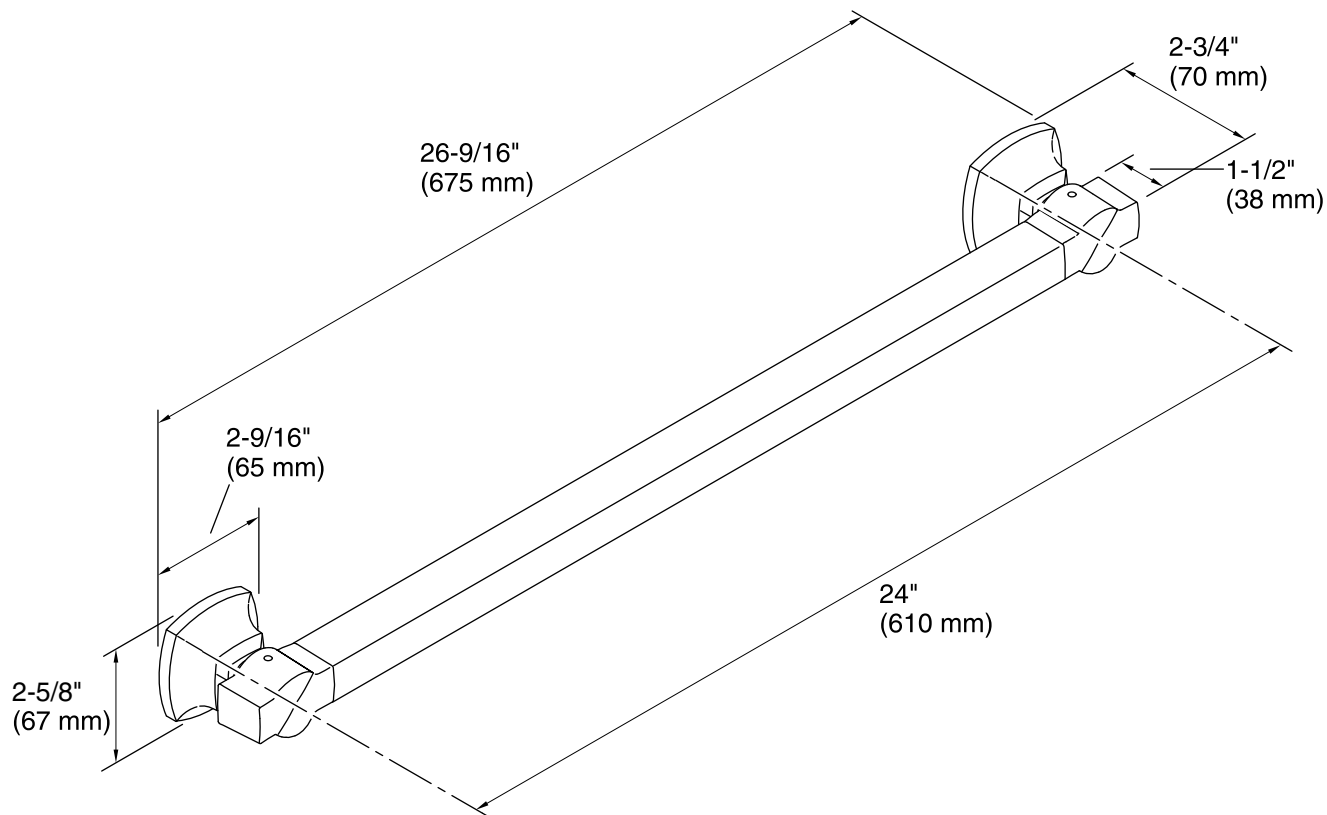

Technical Information

All product dimensions are nominal.

Material: Metal

Notes

Measure your actual product for roughing-in details.

WARNING: Risk of personal injury. The wall plates on the grab bar must be mounted to a brace between the wall studs. This will ensure that the weight of the user is adequately supported.