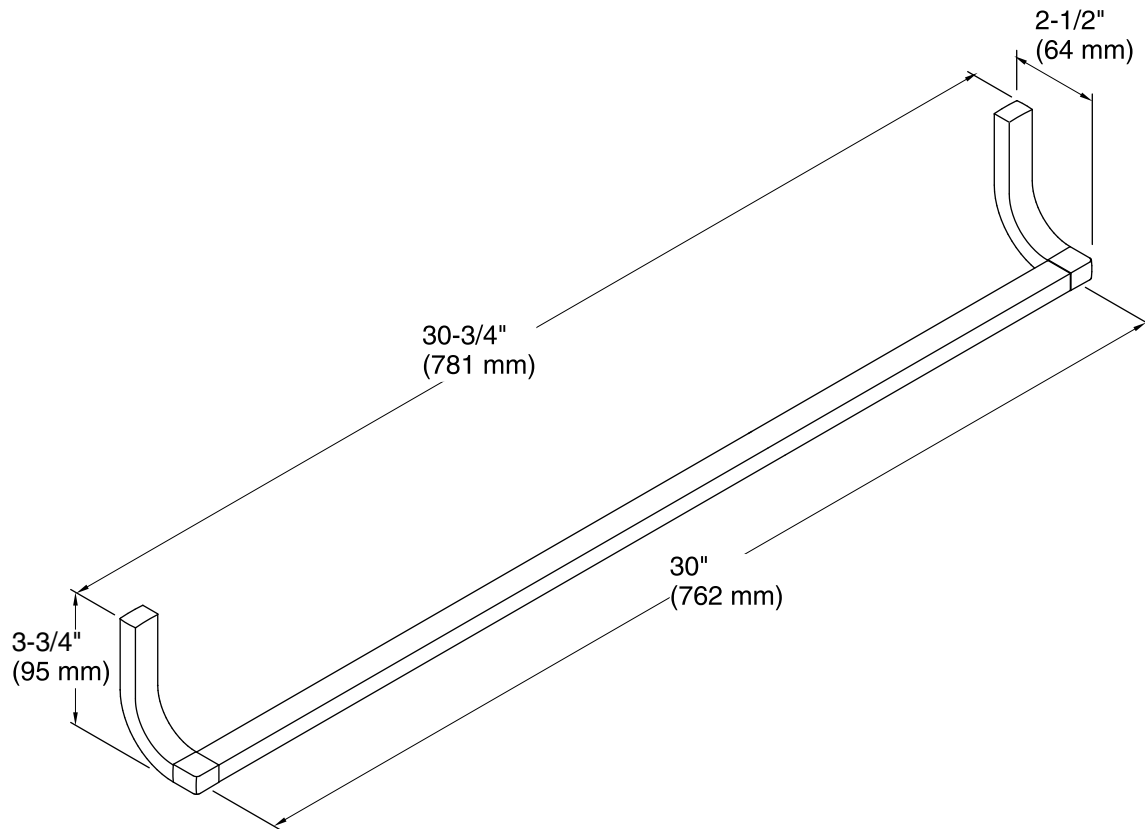

Technical Information

All product dimensions are nominal.

Material: Metal

Notes

Install this product according to the installation guide.

CAUTION: Risk of personal injury. Do not install these products in any area where they are likely to be used inadvertently as a grab bar or support bar. These products are not designed or intended for use as a grab bar or support bar.