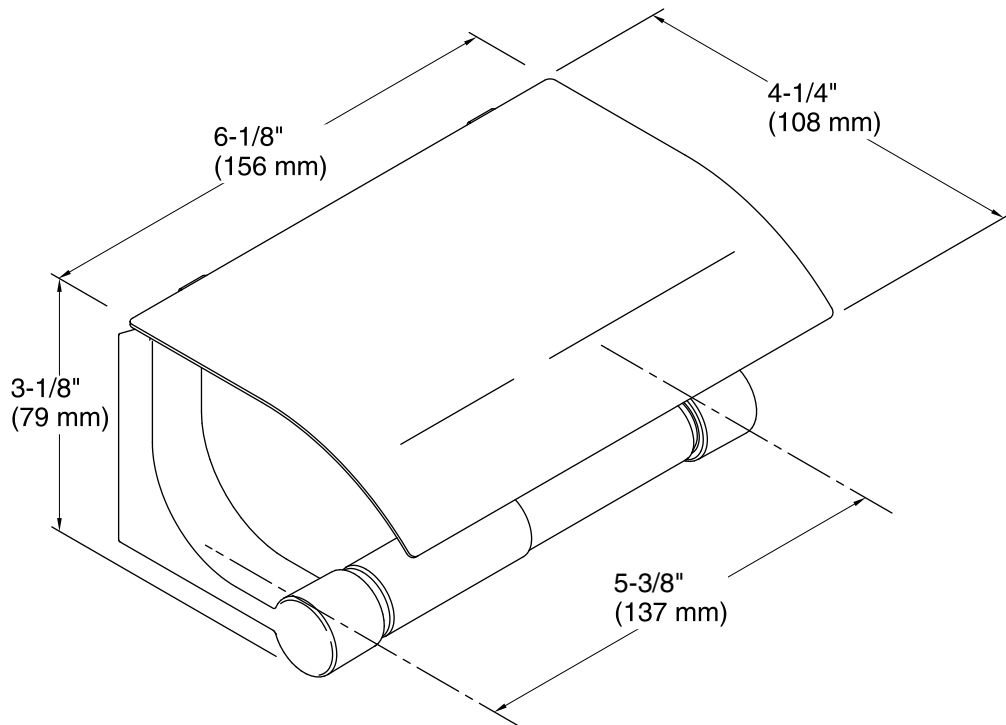

Technical Information

All product dimensions are nominal.

Material: Metal

Notes

Install this product according to the installation guide.