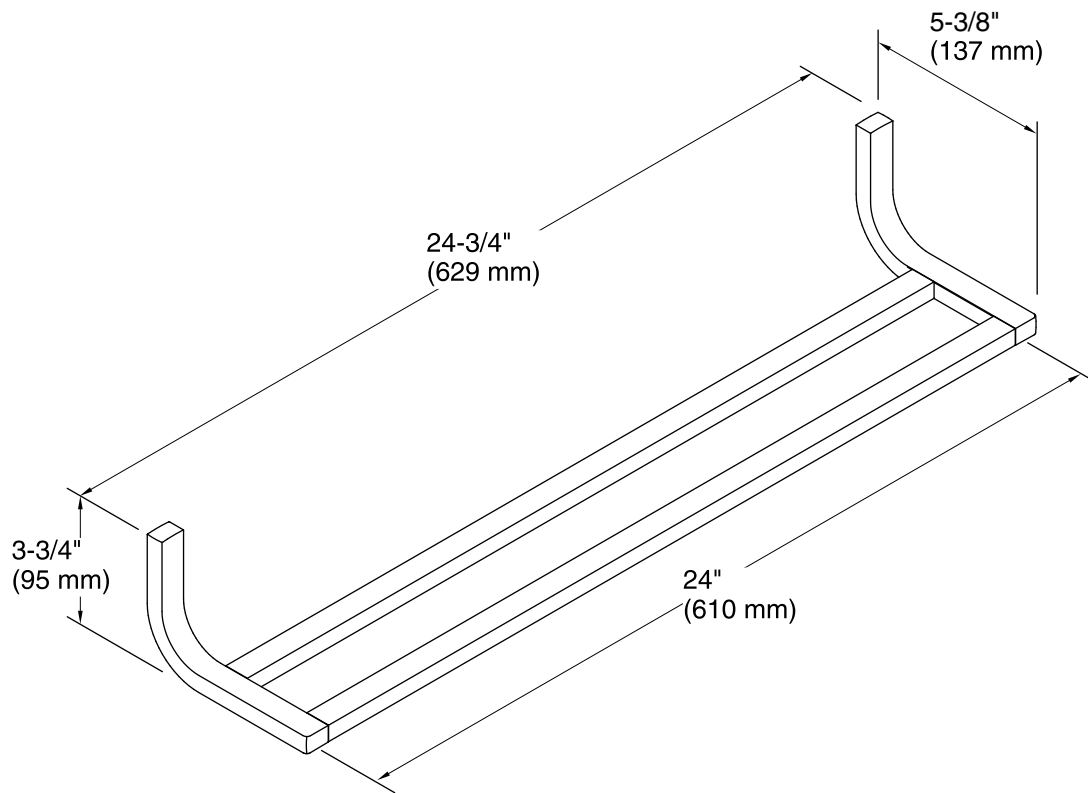

Available Colors/Finishes

Color tiles intended for reference only.

Color	Code	Description
	CP	Polished Chrome
	SN	Vibrant® Polished Nickel
	BN	Vibrant® Brushed Nickel

Technical Information

All product dimensions are nominal.