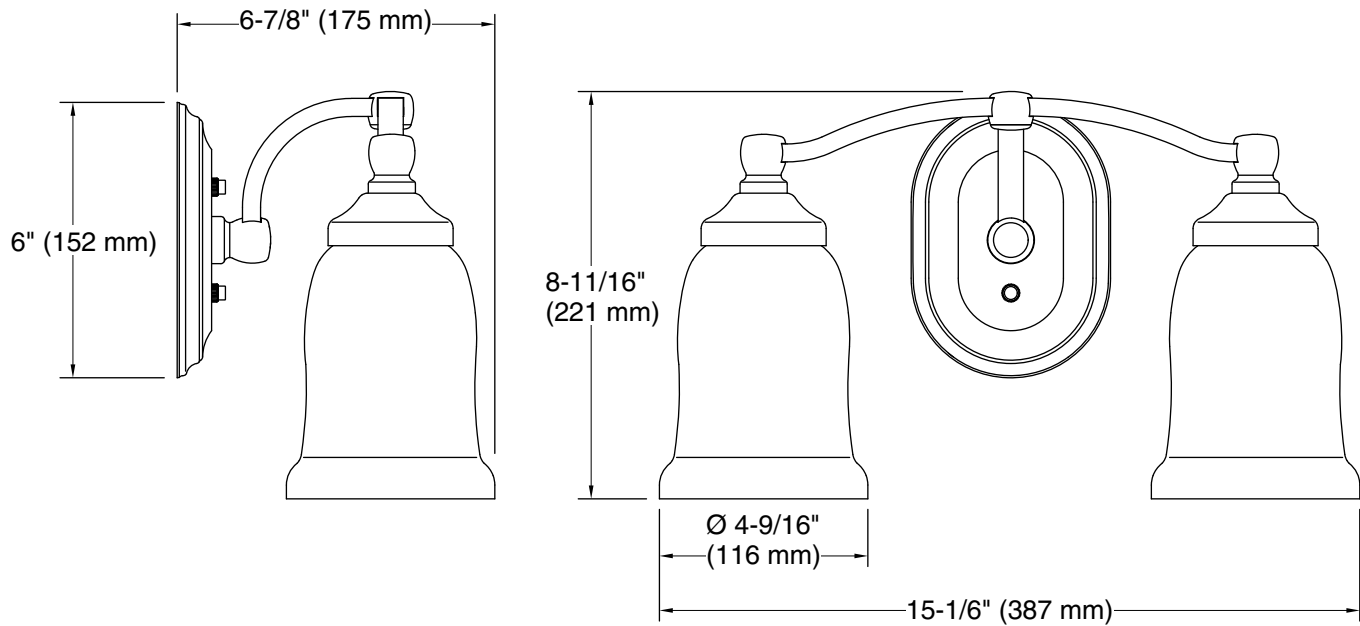

Technical Information

All product dimensions are nominal.

Installation Type: Wall-mount

Material: Metal, Glass

Number of Lights: 2

Notes

Install this product according to the installation guide.