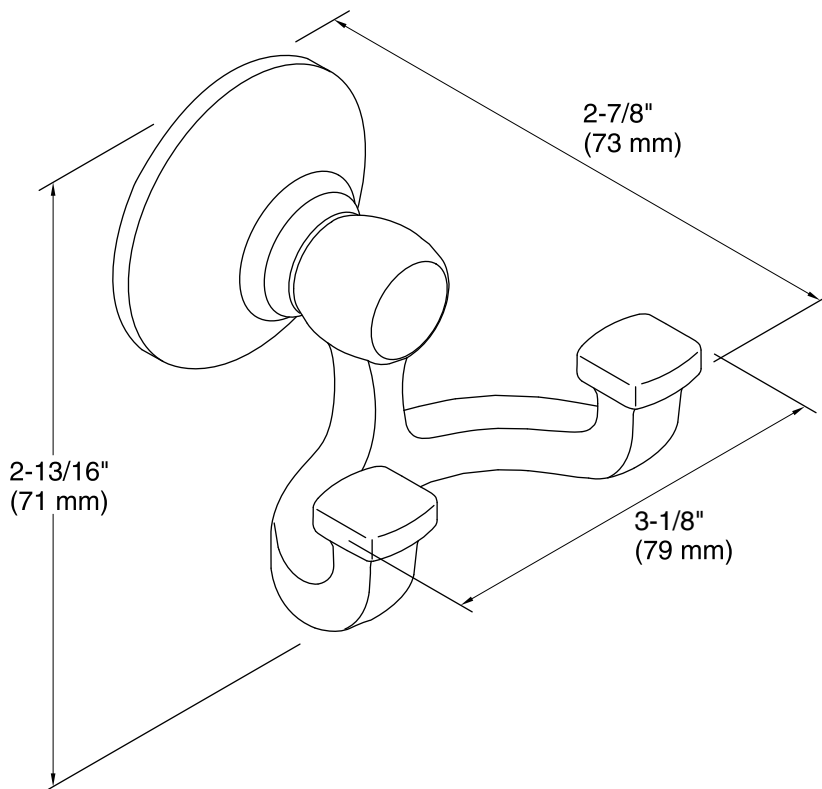

Technical Information

All product dimensions are nominal.

Material: Metal

Notes

Install this product according to the installation guide.

CAUTION: Risk of personal injury. Do not install these products in any area where they are likely to be used inadvertently as a grab bar or support bar. These products are not designed or intended for use as a grab bar or support bar.