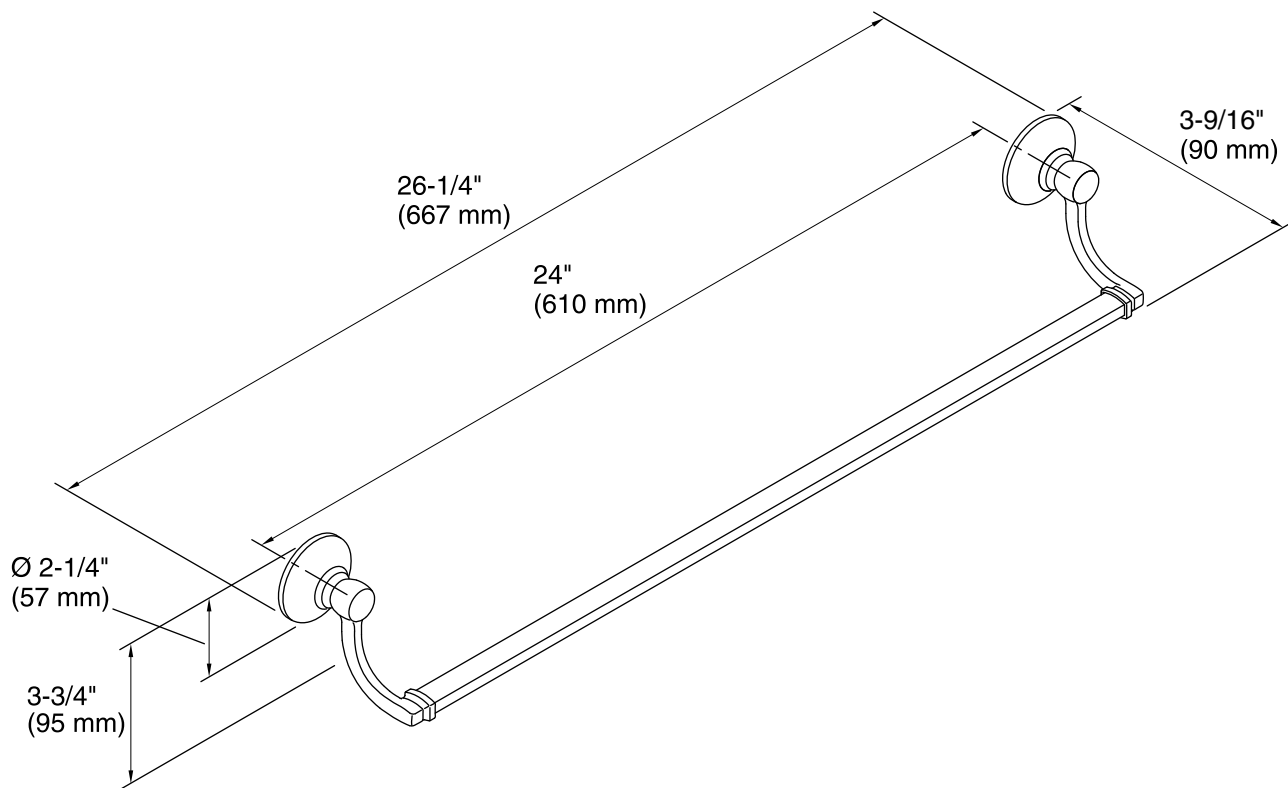

Technical Information

All product dimensions are nominal.

Material: Metal

Notes

Install this product according to the installation guide.

CAUTION: Risk of personal injury. Do not install these products in any area where they are likely to be used inadvertently as a grab bar or support bar. These products are not designed or intended for use as a grab bar or support bar.