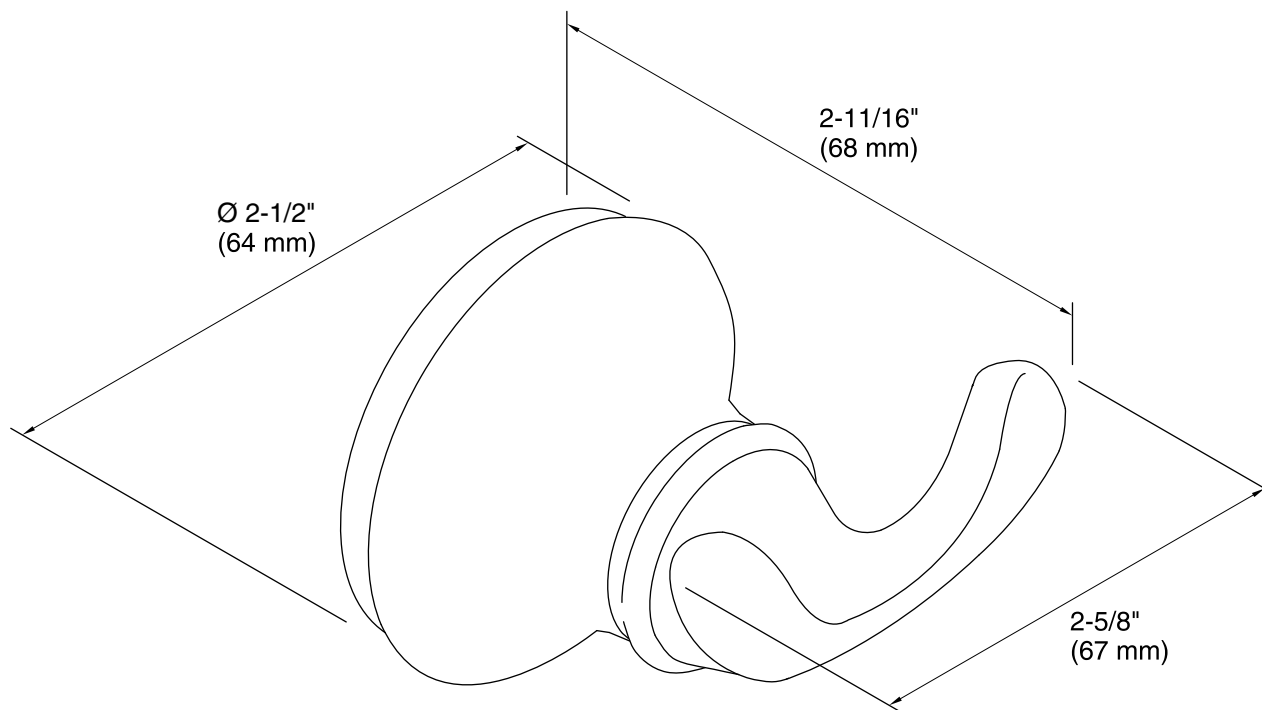

Technical Information

All product dimensions are nominal.

Material: Metal

Notes

Install this product according to the installation guide.

CAUTION: Risk of personal injury. Do not install these products in any area where they are likely to be used inadvertently as a grab bar or support bar. These products are not designed or intended for use as a grab bar or support bar.