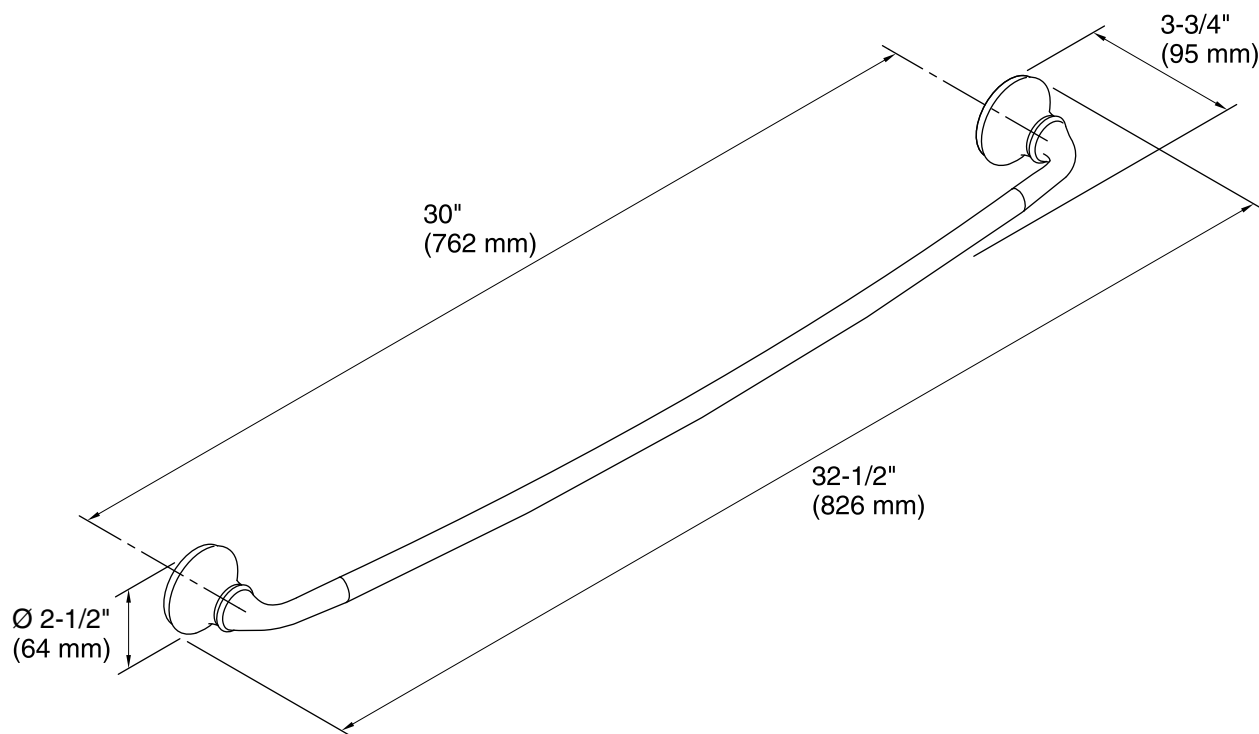

Color tiles intended for reference only.

Color	Code	Description
	CP	Polished Chrome
	G	Brushed Chrome
	BN	Vibrant® Brushed Nickel

Technical Information

All product dimensions are nominal.

Material: Metal

Notes