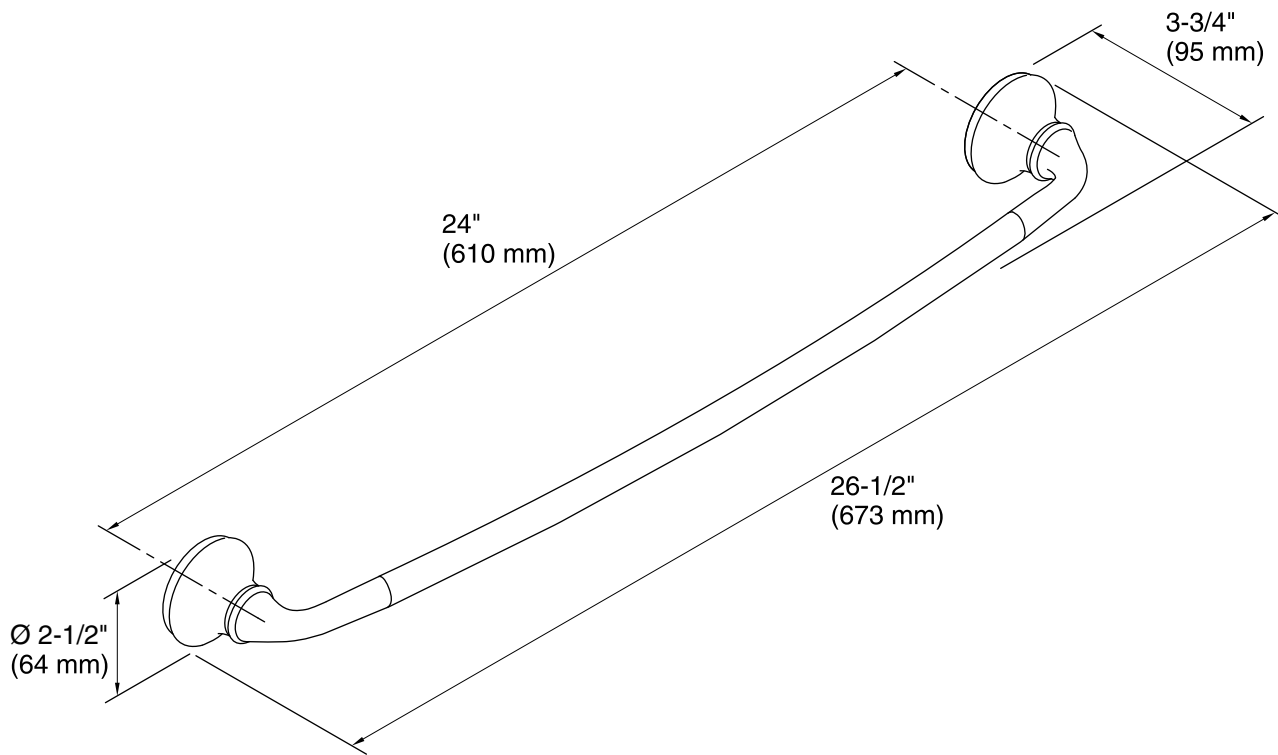

Technical Information

All product dimensions are nominal.

Material: Metal

Notes

Install this product according to the installation guide.

CAUTION: Risk of personal injury. Do not install these products in any area where they are likely to be used inadvertently as a grab bar or support bar. These products are not designed or intended for use as a grab bar or support bar.