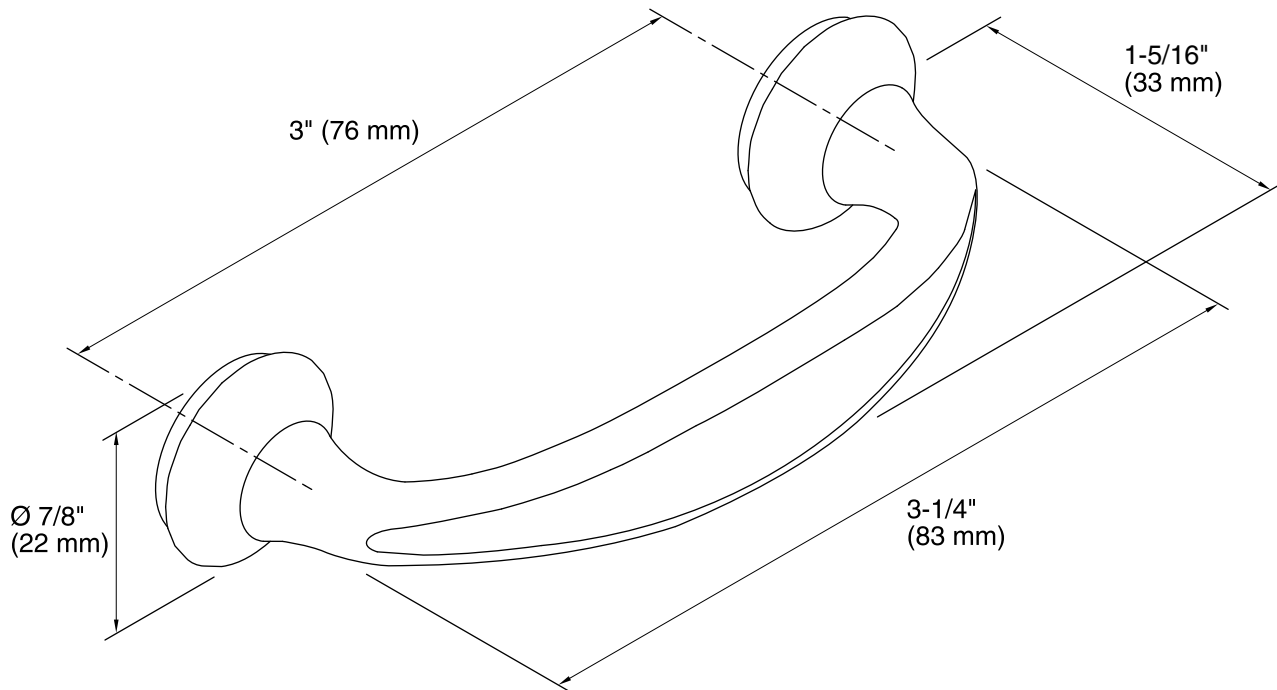

Color	Code	Description
	CP	Polished Chrome
	G	Brushed Chrome
	BN	Vibrant® Brushed Nickel

Technical Information

All product dimensions are nominal.

Material: Metal

Notes

Install this product according to the installation guide.