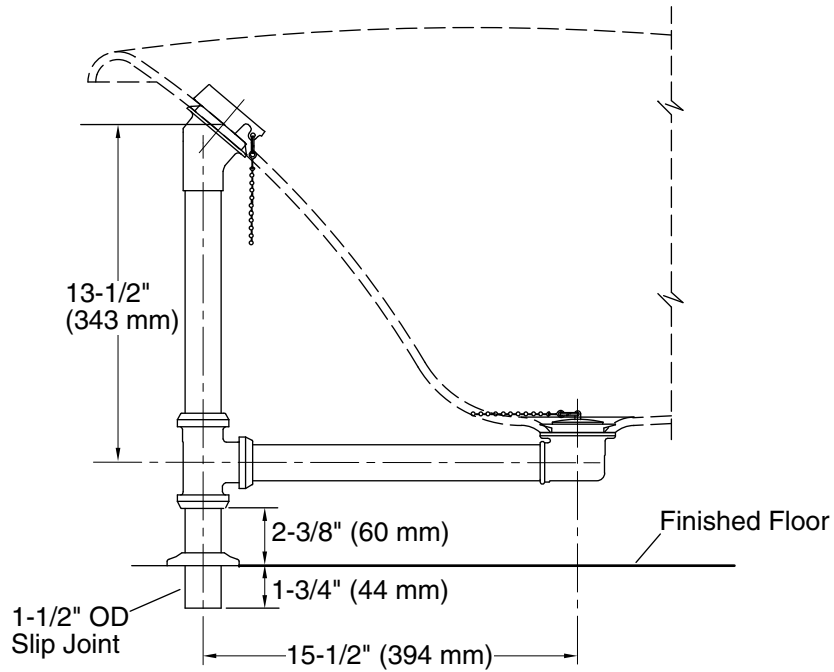

Features

- Includes brass tee and pipe.
- Through-the-floor installation.
- For use with K-100 Birthday Bath®.

Material

- Solid brass construction for durability and reliability.

Recommended Products/Accessories

Technical Information

All product dimensions are nominal.

Notes

Measure your actual product for roughing-in details.

Install this product according to the installation guide.