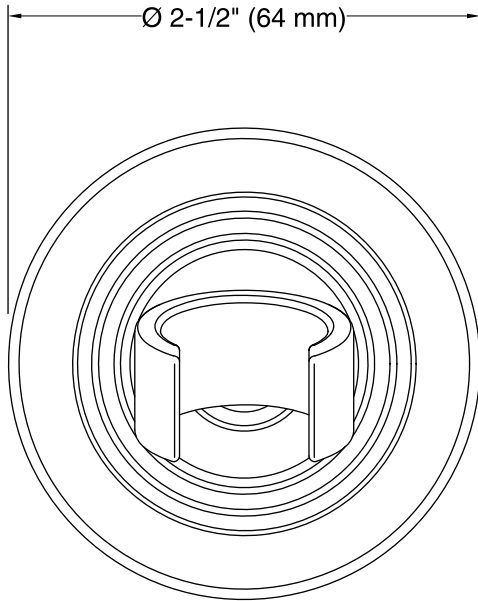

Technical Information

All product dimensions are nominal.

Material: Brass

Notes

Install this product according to the installation guide.