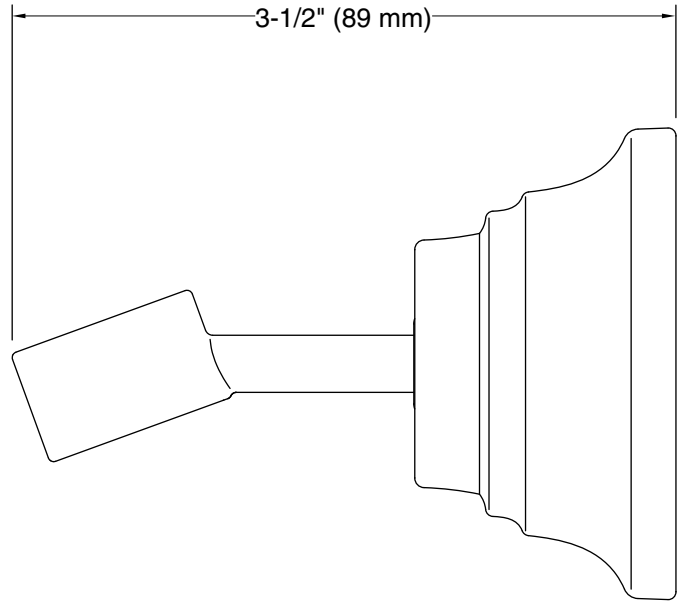

Technical Information

All product dimensions are nominal.

Material: Brass

Notes

Install this product according to the installation guide.