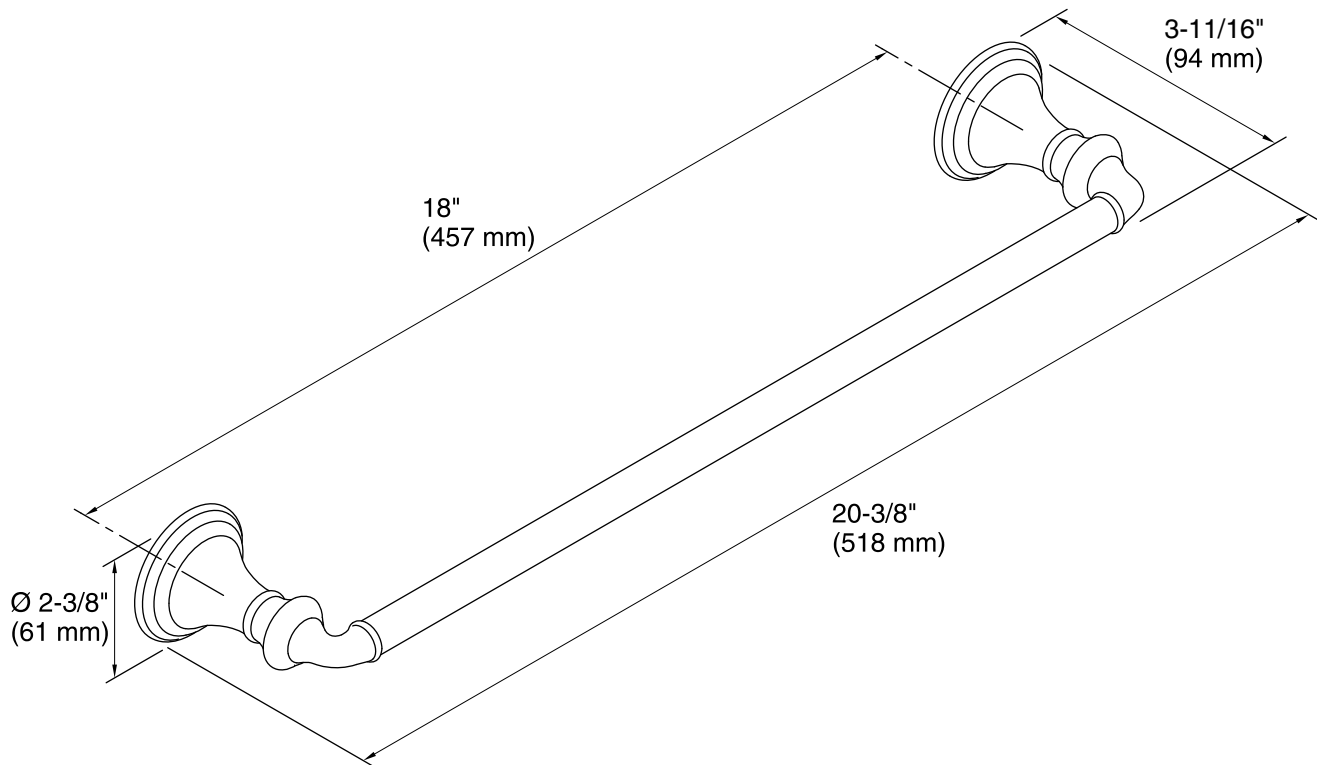

Technical Information

All product dimensions are nominal.

Material: Metal

Notes

Install this product according to the installation guide.

CAUTION: Risk of personal injury. Do not install these products in any area where they are likely to be used inadvertently as a grab bar or support bar. These products are not designed or intended for use as a grab bar or support bar.