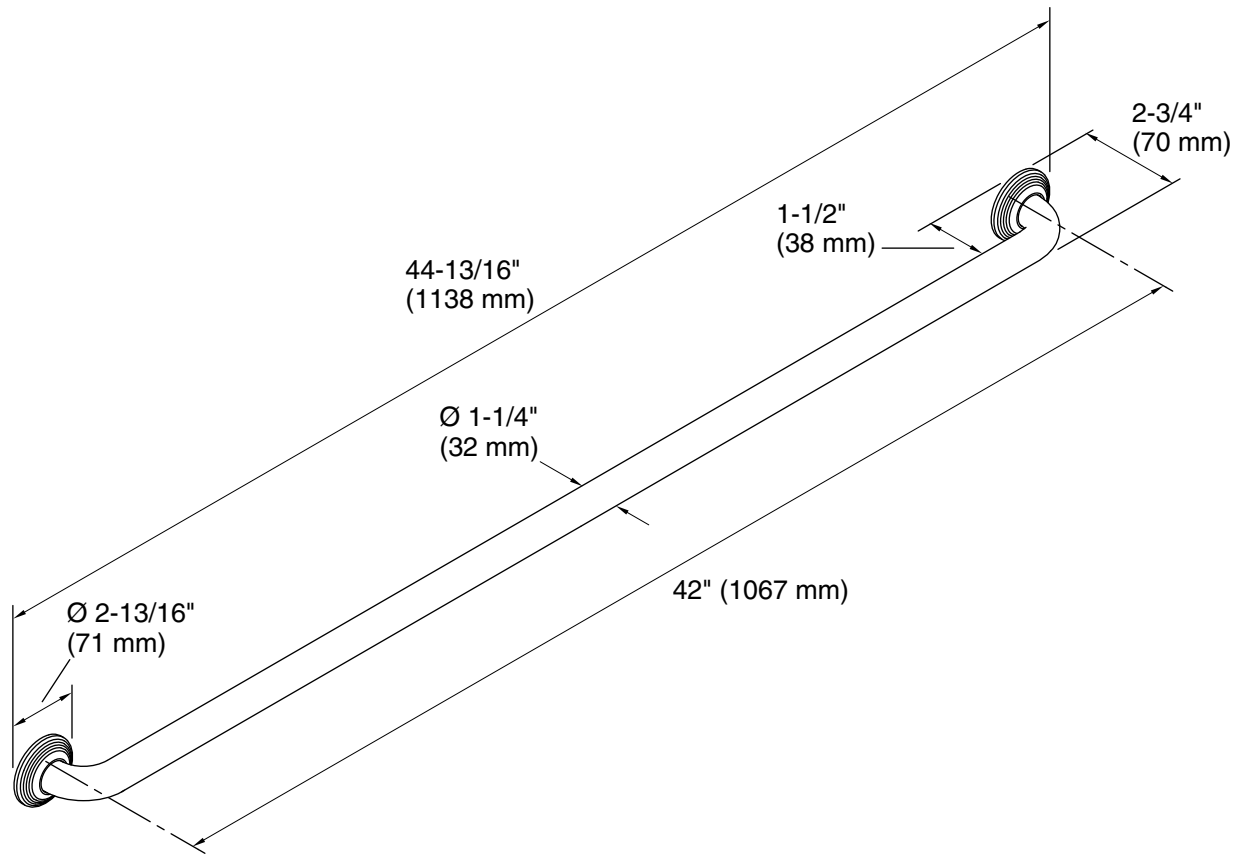

## Technical Information

All product dimensions are nominal.

Installation Type: Wall-mount

Material: Metal