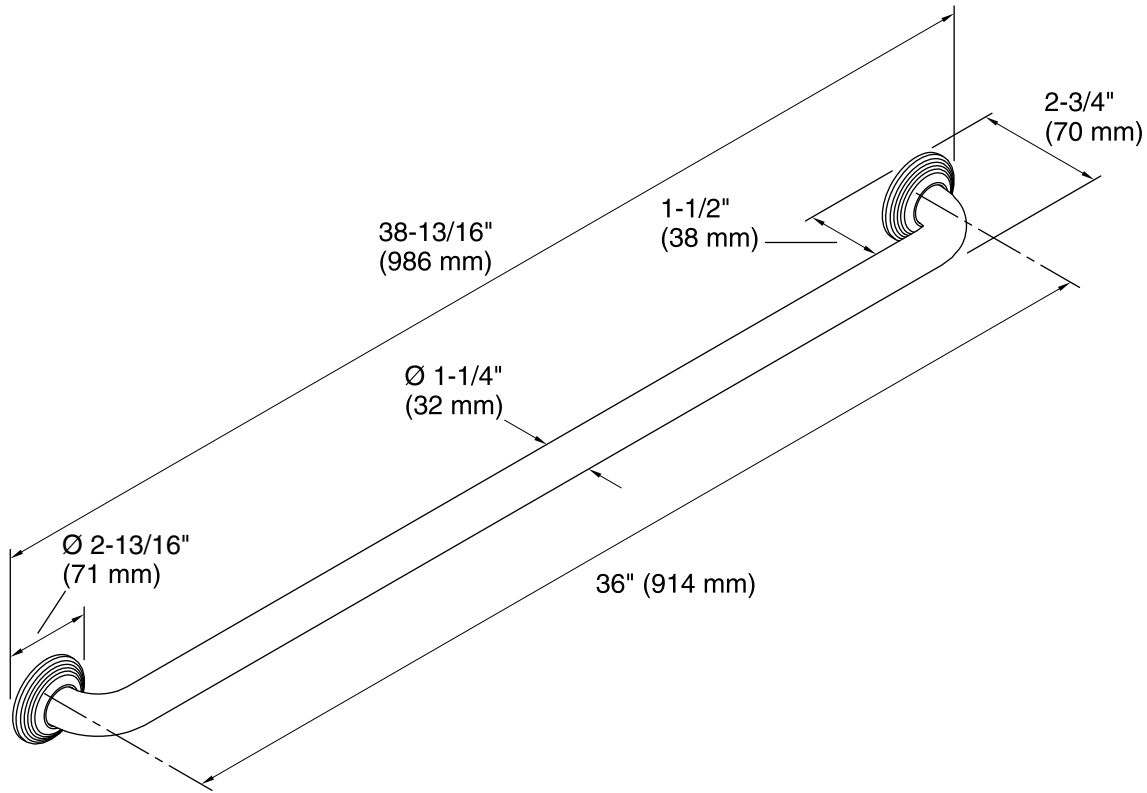

Technical Information

All product dimensions are nominal.

Material: Metal

Notes

Measure your actual product for roughing-in details.

WARNING: Risk of personal injury. The wall plates on the grab bar must be mounted to a brace between the wall studs. This will ensure that the weight of the user is adequately supported.