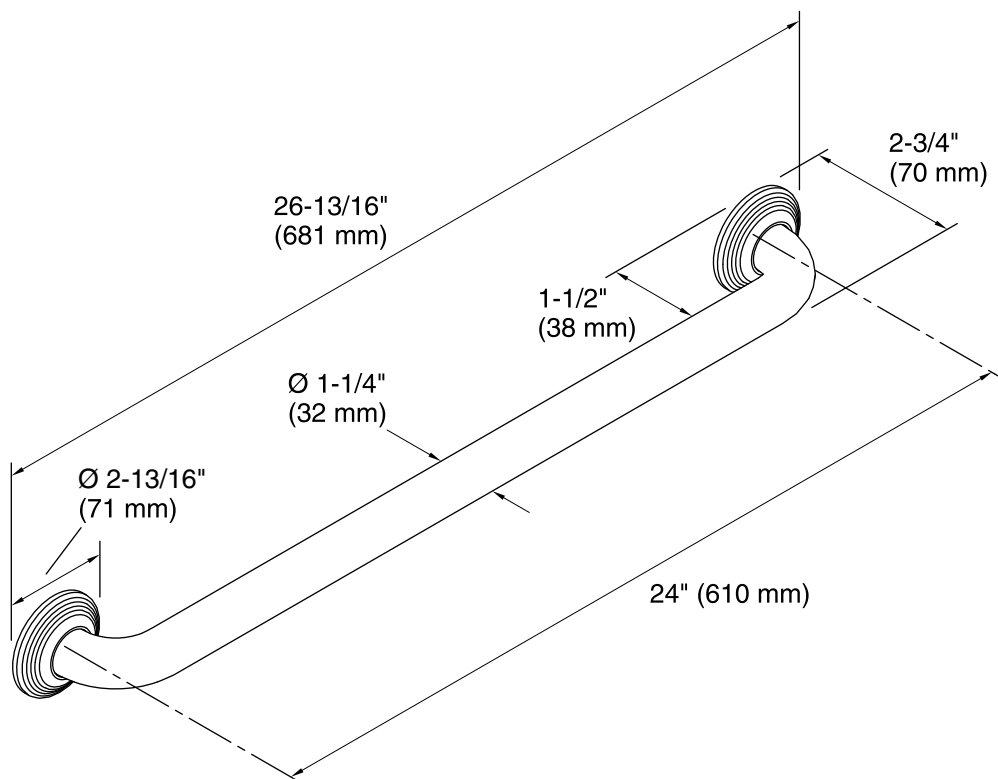

Technical Information

All product dimensions are nominal.

Material: Metal

Notes

Measure your actual product for roughing-in details.

WARNING: Risk of personal injury. The wall plates on the grab bar must be mounted to a brace between the wall studs. This will ensure that the weight of the user is adequately supported.