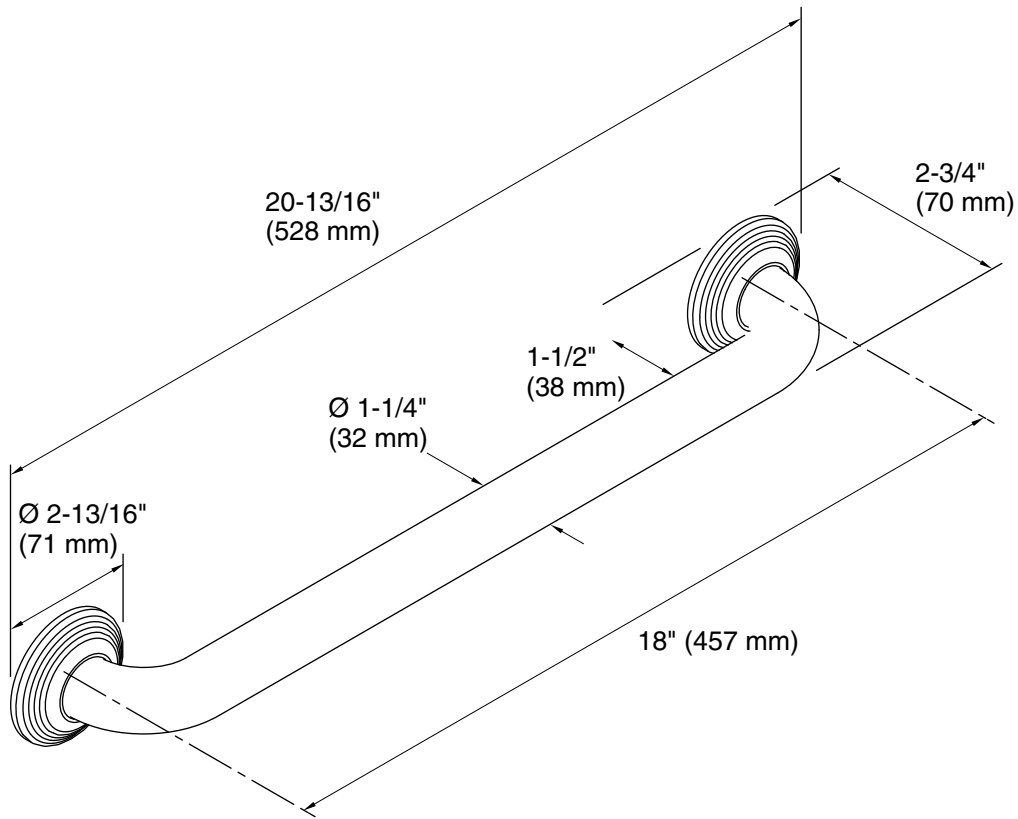

Technical Information

All product dimensions are nominal.

Installation Type: Wall-mount

Material: Metal

Notes

Measure your actual product for roughing-in details.

WARNING: Risk of personal injury. The wall plates on the grab bar must be mounted to a brace between the wall studs. This will ensure that the weight of the user is adequately supported.