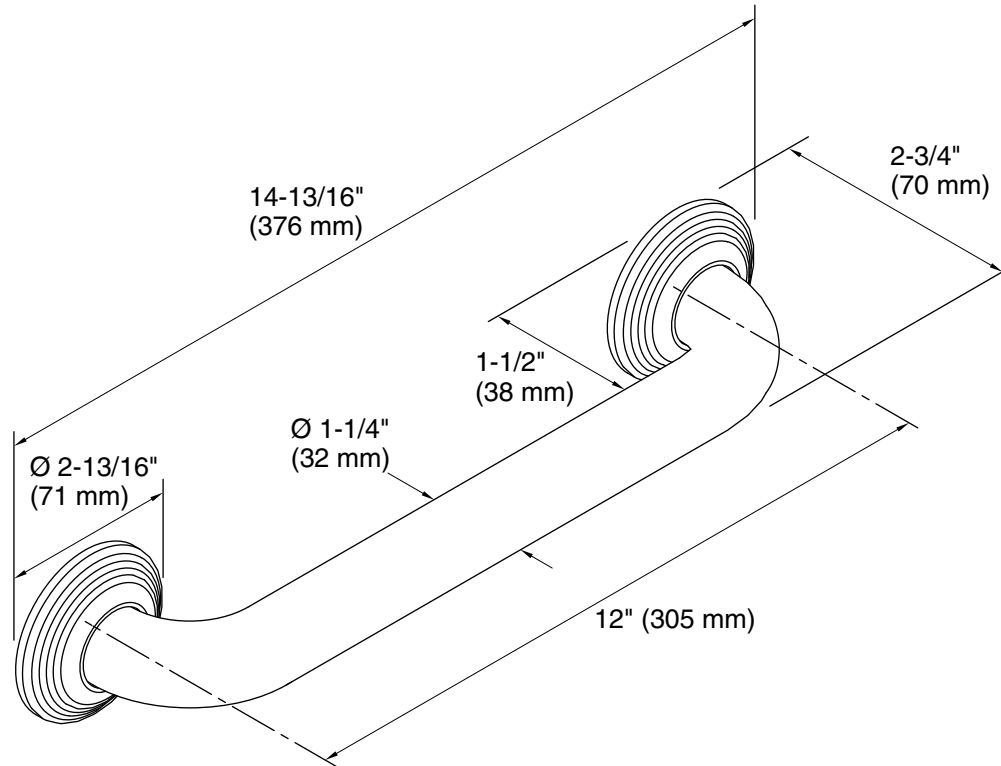

Technical Information

All product dimensions are nominal.

Installation Type: Wall-mount

Material: Metal

Notes

Measure your actual product for roughing-in details.

WARNING: Risk of personal injury. The wall plates on the grab bar must be mounted to a brace between the wall studs. This will ensure that the weight of the user is adequately supported.