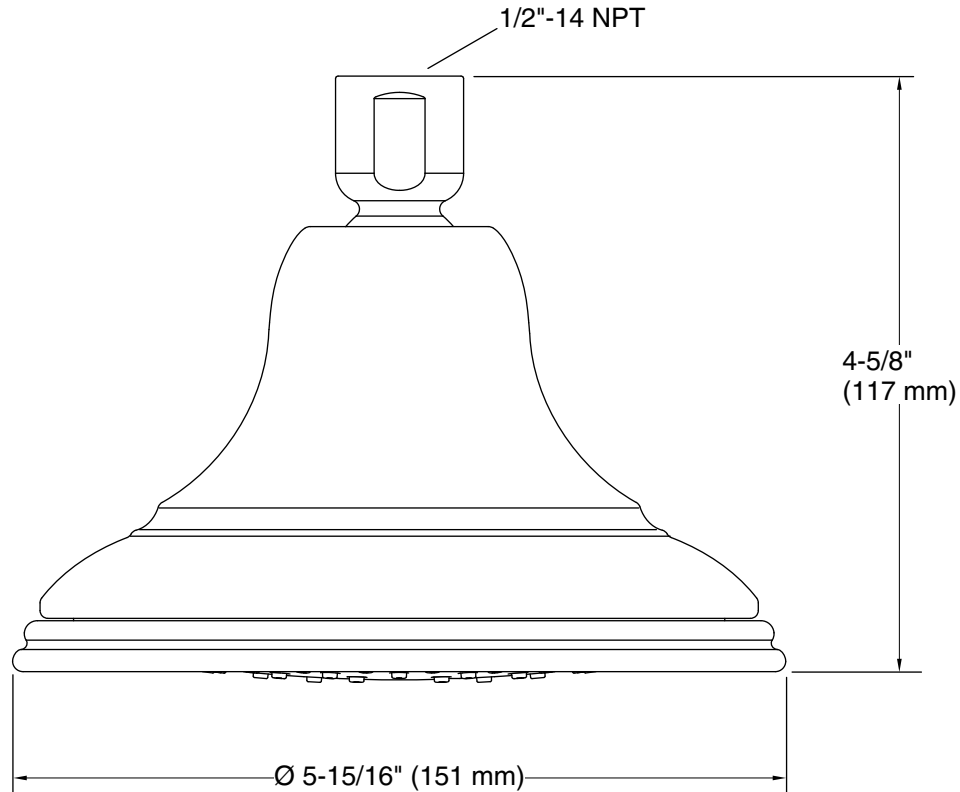

Features

- Single-function showerhead with 5-15/16" (151 mm) diameter sprayface
- Optimized sprayface for maximum performance
- MasterClean™ sprayface features an easy-to-clean surface that withstands mineral buildup
- 2.5 gpm (9.5 lpm) maximum flow rate

Color	Code	Description
	CP	Polished Chrome
	PB	Vibrant® Polished Brass
	BN	Vibrant® Brushed Nickel
	2BZ	Oil-Rubbed Bronze

Technical Information

All product dimensions are nominal.

Showerhead/Body Spray:

Rated maximum flow: 2.5 gal/min (9.5 l/min)