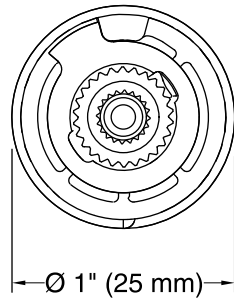

Technical Information

All product dimensions are nominal.