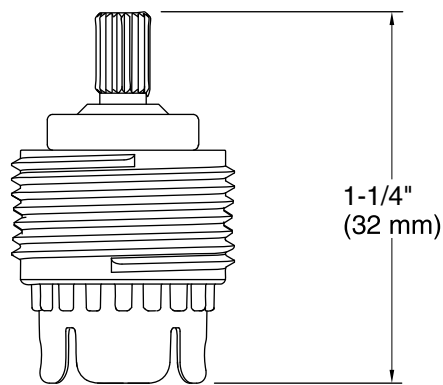

Technical Information

All product dimensions are nominal.