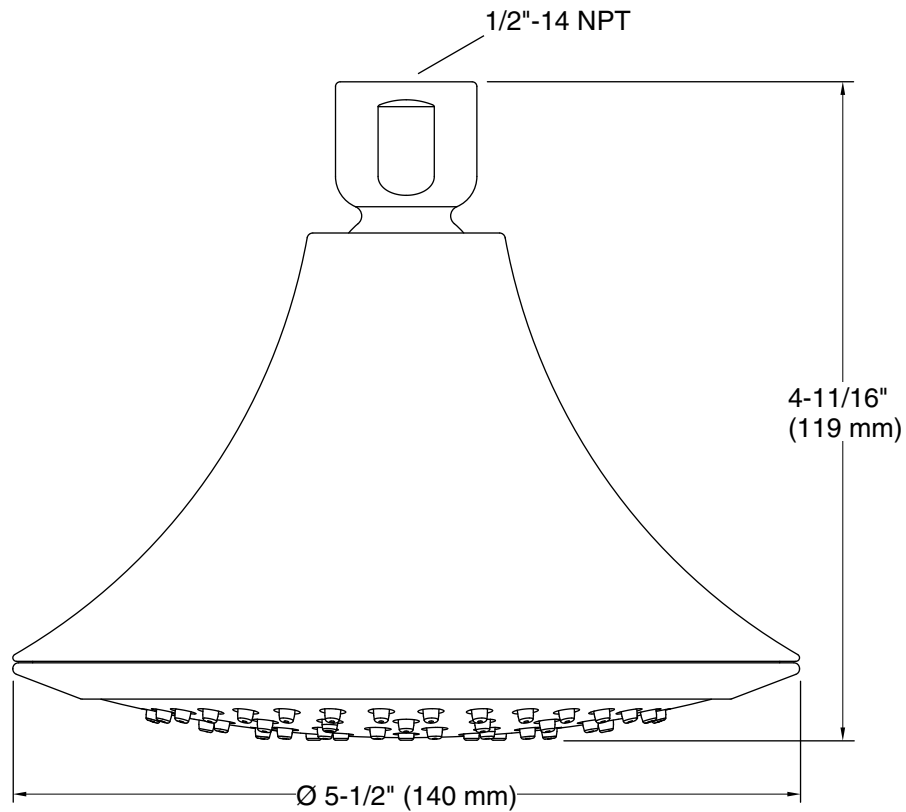

Features

- Minimizes wasteful overspray and increases cleaning and hair-rinsing performance
- 2.5 gpm (9.5 lpm) maximum flow rate
- Single-function showerhead with 66-nozzle 5-1/2" (140 mm) diameter sprayface
- Optimized sprayface for maximum performance
- MasterClean™ sprayface features an easy-to-clean surface that withstands mineral buildup
- 1/2" NPT connection
- Coordinates with Forté® faucets, accessories, and showering components to complete your bathroom

Technical Information

All product dimensions are nominal.

Drain included: No

Showerhead/Body Spray:

Rated maximum flow: 2.5 gal/min (9.5 l/min)

Notes

Install this product according to the installation guide.