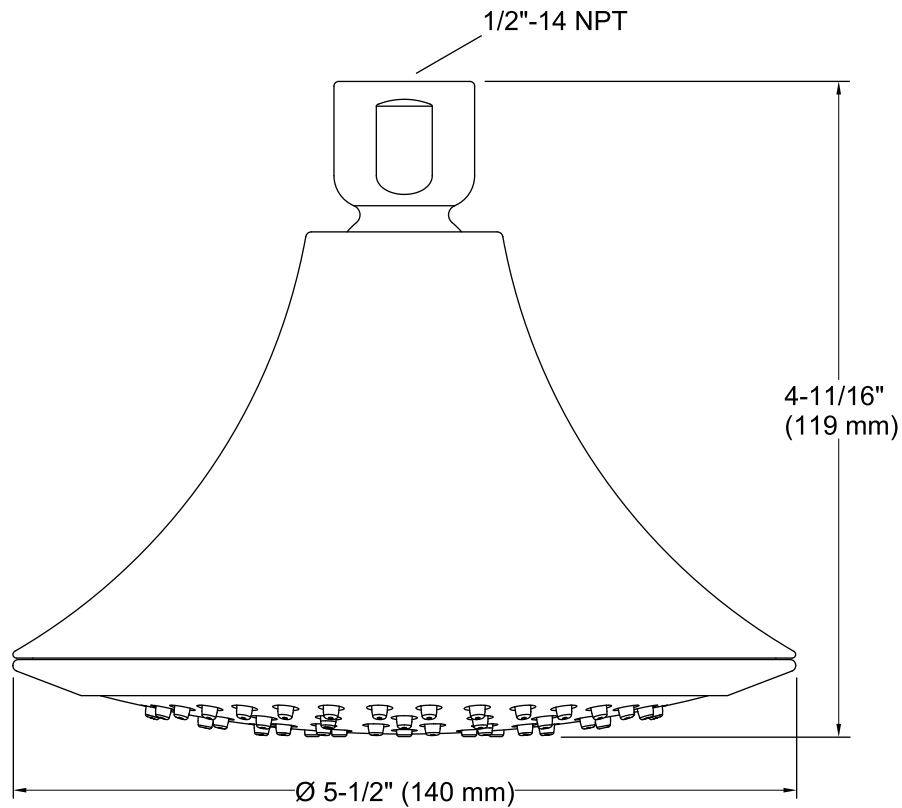

Technical Information

All product dimensions are nominal.

Drain included: No

Showerhead/Body Spray:

Rated maximum flow: 2.5 gal/min (9.5 l/min)

Notes

Install this product according to the installation guide.