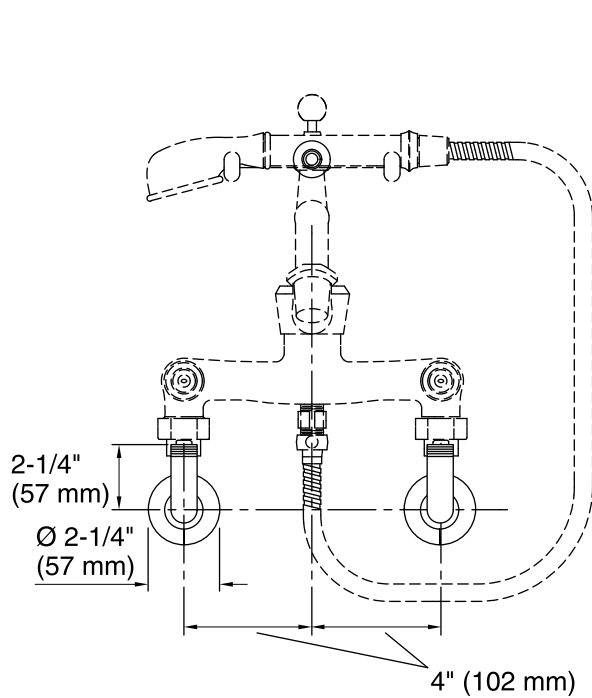

Features

- Antique Wall-mount adapter kit

Required Products/Accessories

K-16210-4A bath faucet with spout, handles, and handshower

Codes/Standards

None Applicable

KOHLER® Faucet Lifetime Limited Warranty

See website for detailed warranty information.

Technical Information

All product dimensions are nominal.

Installation Type: Wall-mount

Material: Brass

Notes

Install this product according to the installation guide.