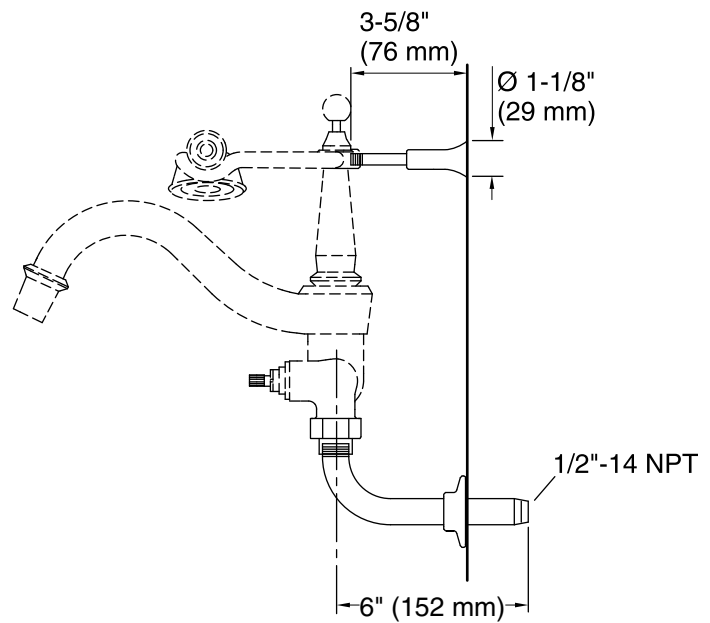

Features

- Antique Wall-mount adapter kit

Required Products/Accessories

K-16210-4A bath faucet with spout, handles, and handshower

Codes/Standards

None Applicable

KOHLER® Faucet Lifetime Limited Warranty

See website for detailed warranty information.

Technical Information

All product dimensions are nominal.

Installation Type: Wall-mount

Material: Brass

Notes

Install this product according to the installation guide.