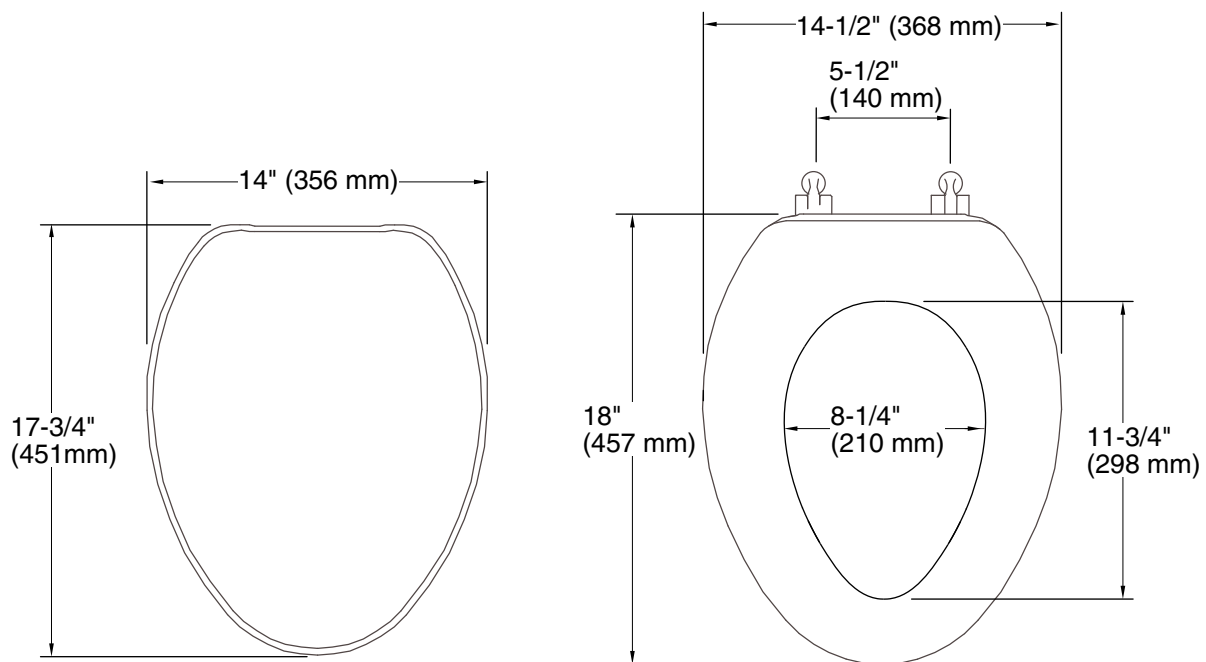

FEATURES

P70003

- Brass hinge construction provides durability and reliability
- High density molded wood construction
- Standard elongated form
- Complements the Kalligraphos collection

SPECIFIED MODEL		
Model	Description	Finishes
P70003-CP	Kalligraphos Toilet Seat with Finished Brass Hinges, Polished Chrome	<input type="checkbox"/> 0 Stucco White
P70003-AD	Kalligraphos Toilet Seat with Finished Brass Hinges, Nickel Silver	<input type="checkbox"/> 0 Stucco White
P70003-AG	Kalligraphos Toilet Seat with Finished Brass Hinges, Brushed Nickel	<input type="checkbox"/> 0 Stucco White
P70003-PB	Kalligraphos Toilet Seat with Finished Brass Hinges, Polished Brass	<input type="checkbox"/> 0 Stucco White