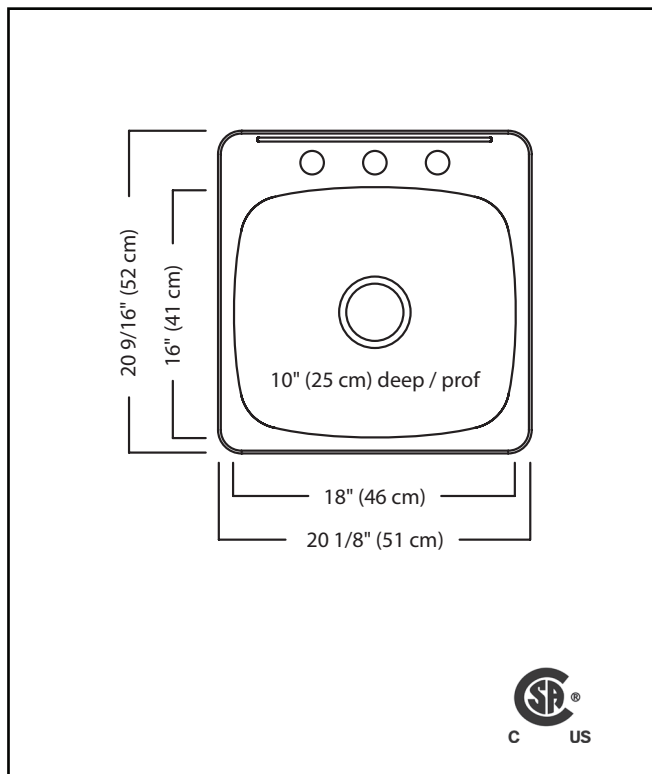

### SINGLE BOWL 20 GAUGE TOPMOUNT/DROP IN

MODEL: RSL2020-10-3 (3 FAUCET HOLES)

MODEL: RSL2020-10-1 (1 FAUCET HOLE)

- ✓ EZ Torque hassle-free installation system that simplifies the installation process...just drop and drill
- ✓ Sound dampening system that reduces excess noise from running water and disposal vibration
- ✓ Gently sloping corners make cleaning a breeze
- ✓ Resilient finish offers lasting durability

## TECHNICAL FEATURES

OVERALL SINK SIZE (OD)	20 9/16" FB x 20 1/8" LR
BOWL SIZE (ID)	16" FB x 18" LR x 10" DP
MINIMUM CABINET SIZE	24"
MATERIAL	20 Gauge
CORNER RADIUS	70 mm
STAINLESS STEEL FINISH	Linear Finish Bowl with Mirror Finished Rim
DRAIN HOLE LOCATION	Center
INSTALLATION TYPE	Topmount/Drop In
SOUND COATING	Sound pads
WEIGHT	14.0lbs
WARRANTY	Limited Lifetime
COUNTRY OF ORIGIN	Canada