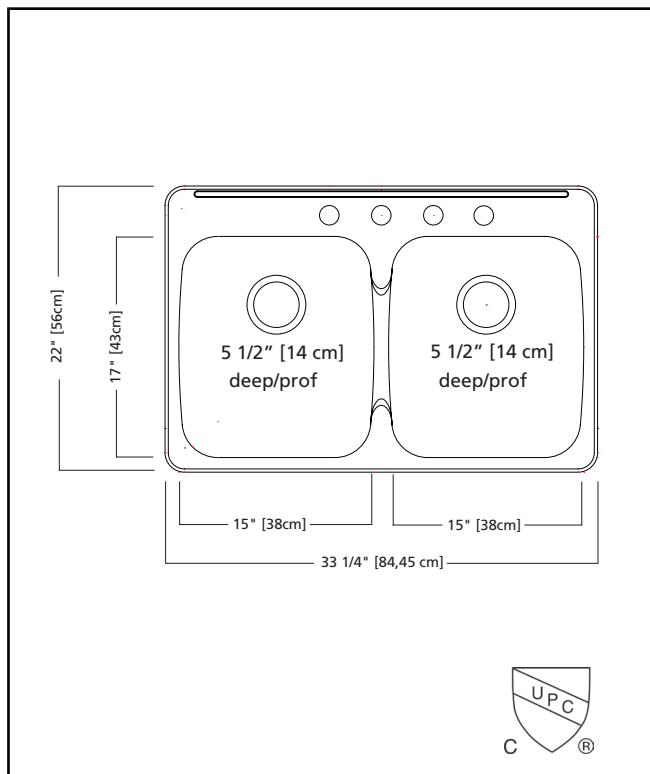

KINDRED

REGINOX ADA SINK

DOUBLE BOWL 18 GAUGE TOPMOUNT/DROP IN

MODEL: RDLA3322-55-4 (4 FAUCET HOLES)

MODEL: RDLA3322-55-3 (3 FAUCET HOLES)

MODEL: RDLA3322-55-1 (1 FAUCET HOLE)

- ✓ EZ Torque hassle-free installation system that simplifies the installation process...just drop and drill
- ✓ 18 gauge high quality stainless steel with exceptional resistance to staining and corrosion
- ✓ Sound dampening system that reduces excess noise from running water and disposal vibration
- ✓ Resilient finish offers lasting durability

Reginox
ADA Topmount/Drop In

TECHNICAL FEATURES

OVERALL SINK SIZE (OD)	22" FB x 33 1/4" LR
EQUAL BOWL SIZE (ID)	17" FB x 15" LR x 5 1/2" DP
MINIMUM CABINET SIZE	36"
MATERIAL	18 Gauge
CORNER RADIUS	70 mm
STAINLESS STEEL FINISH	Satin Finish
DRAIN HOLE LOCATION	Rear
INSTALLATION TYPE	Topmount/Drop In
SOUND COATING	Sound Pads
WEIGHT	20.7 lbs
WARRANTY	Limited Lifetime
COUNTRY OF ORIGIN	Canada