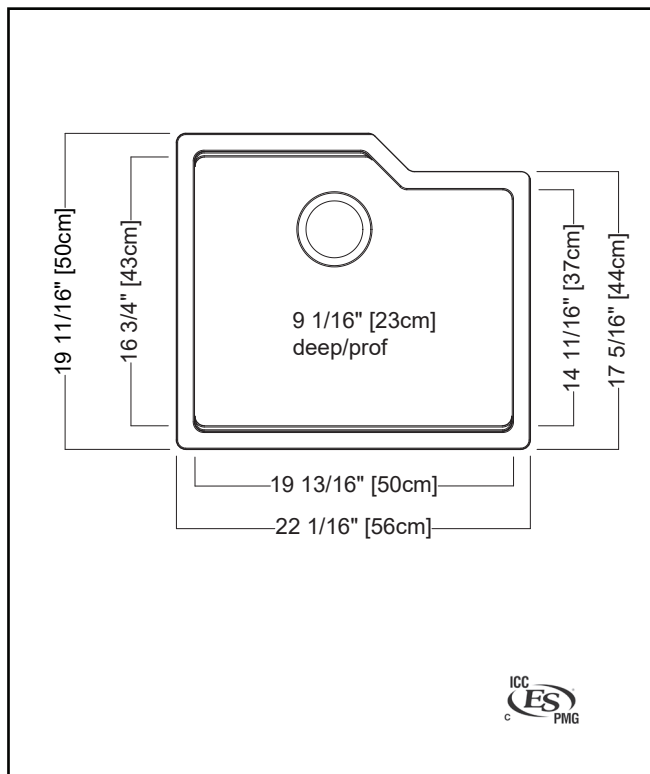

TECHNICAL FEATURES

OVERALL SINK SIZE (OD)	19 11/16" FB x 22 1/16" LR
BOWL SIZE (ID)	16 3/4" FB x 19 13/16" LR x 9 1/16" DP
MINIMUM CABINET SIZE	24"
CORNER RADIUS	15 mm
DRAIN HOLE LOCATION	Rear
INSTALLATION TYPE	Undermount
SOUND DAMPENING	Natural Sound Absorbing
WEIGHT	25.0 lbs
WARRANTY	Limited Lifetime
COUNTRY OF ORIGIN	Slovakia