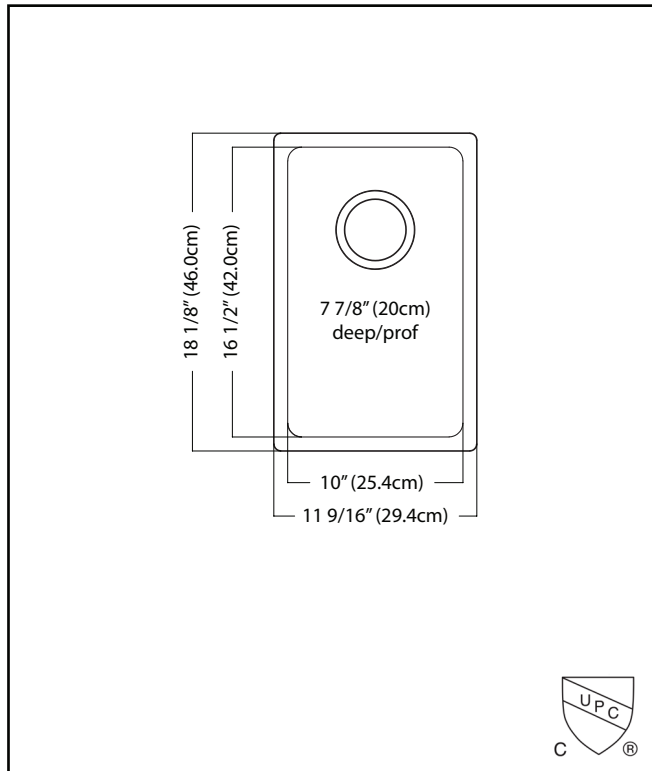

KINDRED

Brookmore
Undermount

BROOKMORE

SINGLE BOWL 18 GAUGE UNDERMOUNT

MODEL: BSU1812-8

- ✓ **Quality Beyond Material:** Designed with 18 gauge quality stainless steel with exceptional resistance to staining and corrosion.
- ✓ **Beautiful Finish:** We didn't sacrifice aesthetics for durability. Our satin finish takes minimal care to maintain, making life easier.
- ✓ **Rear Drain Placement:** The rear drain maximizes the usable bottom surface of the bowl while also creating extra cabinet space beneath the sink.
- ✓ **Remarkably Quiet:** Sound dampening system goes to work to reduce the noise caused by a garbage disposal or running water.

TECHNICAL FEATURES

OVERALL SINK SIZE (OD)	18 1/8" FB x 11 9/16" LR
BOWL SIZE (ID)	16 1/2" FB x 10" LR
BOWL DEPTH	7 7/8" DP
MINIMUM CABINET SIZE	15"
MATERIAL	18 Gauge
BOWL CORNER RADIUS	20 mm
STAINLESS STEEL FINISH	Satin
DRAIN HOLE LOCATION	Rear
INSTALLATION TYPE	Undermount
SOUND COATING	Sound pads
WARRANTY	Limited Lifetime
COUNTRY OF ORIGIN	China