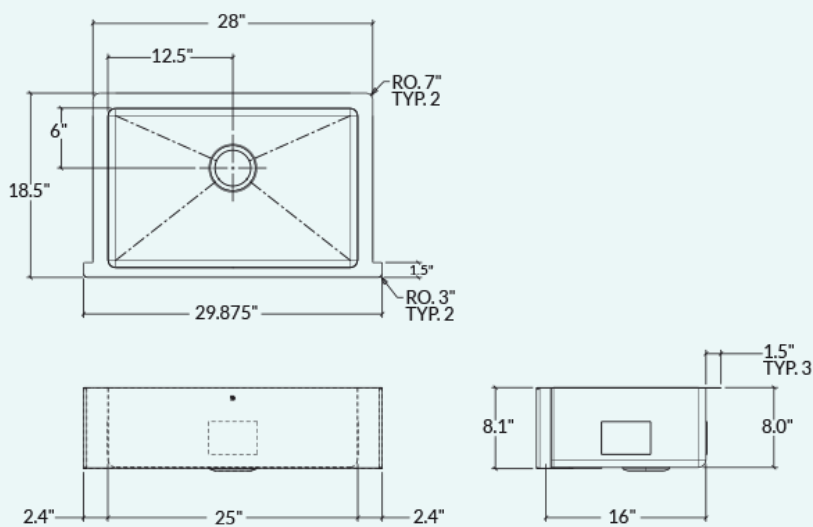

IH75-UAS-28188

ProInox H75

ProInox H75 18-gauge Stainless Steel 25" X 16" X 8"
Single Bowl Farmhouse/Apron Kitchen Sink
Handcrafted

Contemporary style corners [0,75"]

Installation

Undermount with apron front

Bowl

25" x 16" x 8"

Overall

28" x 18 1/2" x 8"

Recommended Cabinet

30"

Drain

Ø 3 1/2"

Packaging

35" x 22 1/2" x 14"

25 lbs

Features

- 304 brushed finish stainless steel (18/10) – 18 gauge
- Sound deadening pads for maximum noise reduction
- Drain located towards rear providing more space under the sink
- Stainless steel strainer (AA-SA-3.5-SA) and mounting hardware included
- Product certified ASME A112.19.3, CSA B45.0, and CSA B45.4
- Can be installed farmhouse undermount overhang 1/8" or farmhouse undermount reveal 1/2"