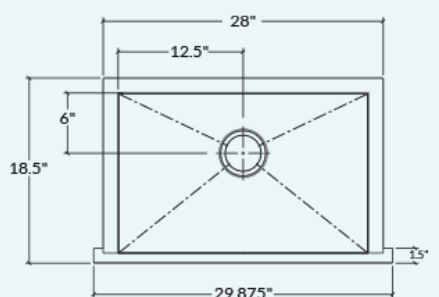

IH0-UAS-28188

ProInox H0

ProInox H0 18-gauge Stainless Steel 25" X 16" X 8"
Single Bowl Farmhouse/Apron Kitchen Sink

Handcrafted

Urban style corners [0"]

Installation

Undermount with apron front

Bowl

25" x 16" x 8"

Overall

28" x 18 1/2" x 8"

Recommended Cabinet

30"

Drain

Ø 3 1/2"

Packaging

35" x 22 1/2" x 14"

25 lbs

Features

- 304 brushed finish stainless steel (18/10) – 18 gauge
- Sound deadening pads for maximum noise reduction
- Drain located towards rear providing more space under the sink
- Stainless steel strainer (AA-SA-3.5-SA) and mounting hardware included
- Product certified ASME A112.19.3, CSA B45.0, and CSA B45.4
- Can be installed farmhouse undermount overhang 1/8" or farmhouse undermount reveal 1/2"