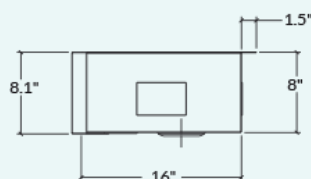

IH0-UAS-28188

ProInox H0

ProInox H0 18-gauge Stainless Steel 25" X 16" X 8"
Single Bowl Farmhouse/Apron Kitchen Sink

Handcrafted

Urban style corners [0"]

Installation

Undermount with apron front

Bowl

25" x 16" x 8"

Overall

28" x 18 1/2" x 8"

Recommended Cabinet

30"

Drain

Ø 3 1/2"

Packaging

35" x 22 1/2" x 14"

25 lbs

Features

- 304 brushed finish stainless steel (18/10) – 18 gauge
- Sound deadening pads for maximum noise reduction
- Drain located towards rear providing more space under the sink
- Stainless steel strainer (AA-SA-3.5-SA) and mounting hardware included
- Product certified ASME A112.19.3, CSA B45.0, and CSA B45.4
- Can be installed farmhouse undermount overhang 1/8" or farmhouse undermount reveal 1/2"