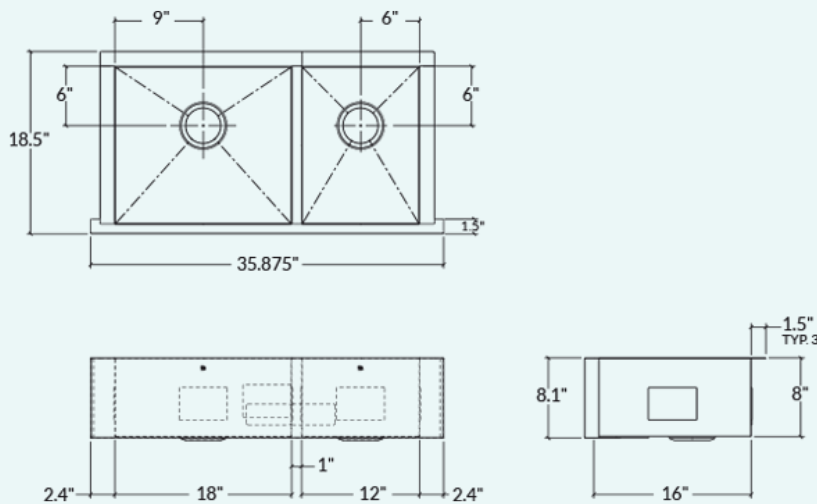

IH0-UAR-34188

ProInox H0

ProInox H0 18-gauge Stainless Steel 30" X 16" X 8"
60/40 Double Bowl Farmhouse/Apron Kitchen Sink
Handcrafted

Urban style corners [0"]

Installation

Undermount with apron front

Bowl

L 18" x 16" x 8"

R 12" x 16" x 8"

Overall

34" x 18 1/2" x 8"

Recommended Cabinet

36"

Drain

Ø 3 1/2"

Packaging

41" x 23" x 13"

30 lbs

Features

- 304 brushed finish stainless steel (18/10) – 18 gauge
- Sound deadening pads for maximum noise reduction
- Drain located towards rear providing more space under the sink
- Stainless steel strainer (AA-SA-3.5-SA) and mounting hardware included
- Product certified ASME A112.19.3, CSA B45.0, and CSA B45.4
- Can be installed farmhouse undermount overhang 1/8" or farmhouse undermount reveal 1/2"

Must-have accessories