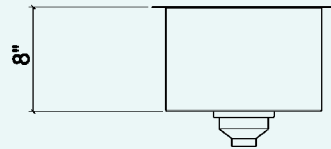

IH0-TS-14168

Prolinox H75

Stainless steel kitchen sink

Handcrafted

Urban style corners [0"]

Installation

Topmount

Bowl

12" x 12" x 8"

Overall

14" x 16" x 8"

Recommended cabinet

18"

Drain

Ø 3 1/2"

Packaging

19" x 14 3/8" x 17 1/2"

15 lbs

Features

- 304 brushed finish stainless steel (18/10) – 18 gauge
- Single faucet hole (additional holes can be drilled at no charge)
- Sound deadening pads for maximum noise reduction
- Stainless steel strainer (AA-SA-3.5-SA) and mounting hardware included
- Product certified ASME A112.19.3, CSA B45.0, and CSA B45.4

Must-have accessories