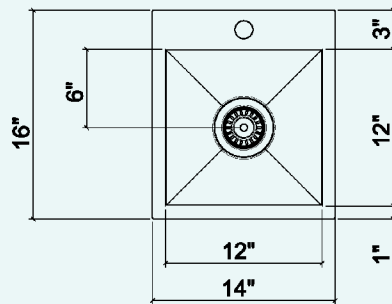

IH0-TS-14168

Prolinox H75

Stainless steel kitchen sink

Handcrafted

Urban style corners [0"]

Installation

Topmount

Bowl

12" x 12" x 8"

Overall

14" x 16" x 8"

Recommended cabinet

18"

Drain

Ø 3 1/2"

Packaging

19" x 14 3/8" x 17 1/2"

15 lbs

Features

- 304 brushed finish stainless steel (18/10) – 18 gauge
- Single faucet hole (additional holes can be drilled at no charge)
- Sound deadening pads for maximum noise reduction
- Stainless steel strainer (AA-SA-3.5-SA) and mounting hardware included
- Product certified ASME A112.19.3, CSA B45.0, and CSA B45.4

Must-have accessories