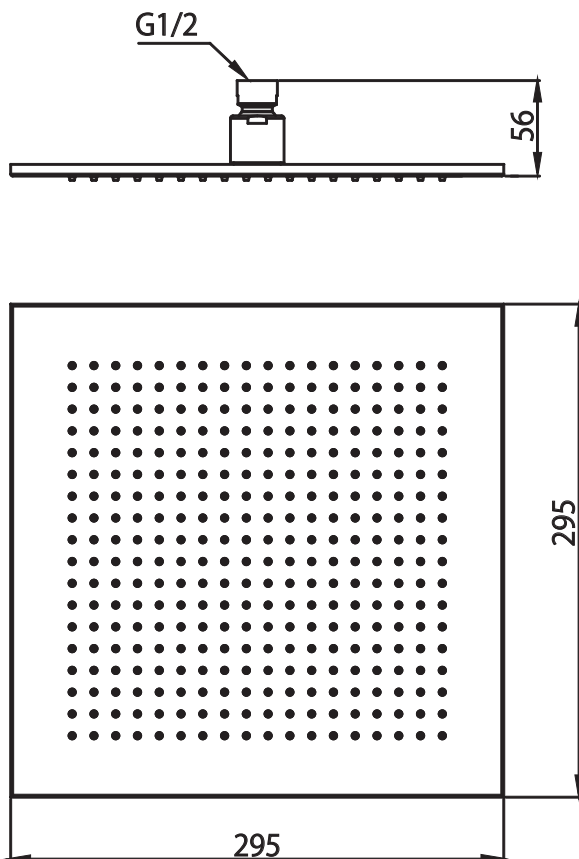

HSB.12S | 12" Brass Shower Head

SPECIFICATIONS:

- Solid Brass Shower Head
- Scrub rubber nozzles to easily clean water sediment
- 2.0 GPM Flow Rate

FINISHES :

- Chrome - HSB.12SCP / Brushed Nickel - HSB.12SBN

Legislation Compliance

ZeroDrip Technology

Technical Diagram

MATCHING SHOWER ARMS:

- 1) HS1011SA (16" Wall Mount Shower Arm)

- 2) 160.6CSA (6" Ceiling Mount Shower Arm)