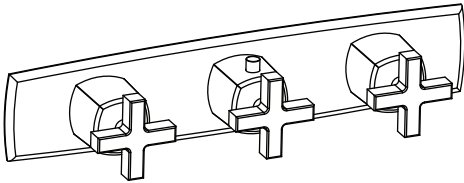

240.2715T | Horizontal Thermostatic Trim

SPECIFICATIONS:

- Solid Brass construction
- Valve Not Included - Trim Only
- Center knob controls temperature
- Left and right knob controls volume
- Use in tub filler or shower applications