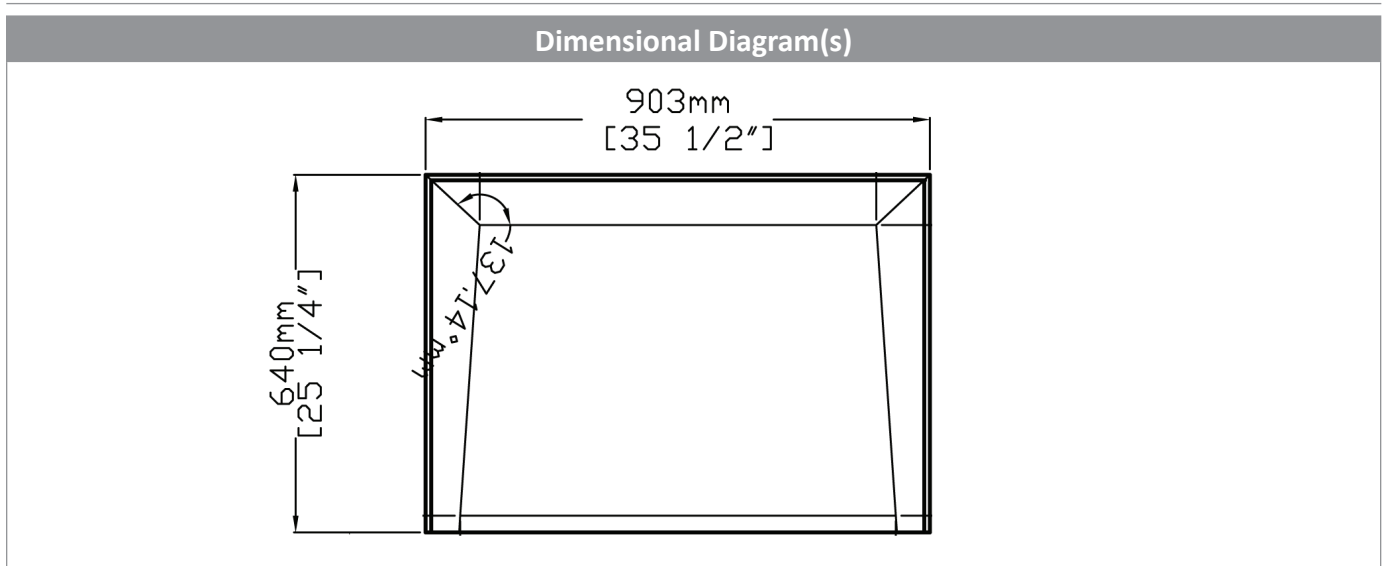

PRODUCT SPECIFICATIONS

Wood is a beautiful natural material. The figuring (grain) of each piece is unique to every mirror produced. Every mirror will contain a different figure, birdseye knots and heartwood streaks. These are not considered defects, but natural unique character. There will also be a natural aging of every wood species over time which changes the overall color of the mirror. In most instances, this will be a darkening of dark woods and a yellowing of light woods. Direct sunlight will hasten this effect. Given this natural beauty, no two mirrors will exactly match in figure or color (if stained or clear-coated). Samples may differ.