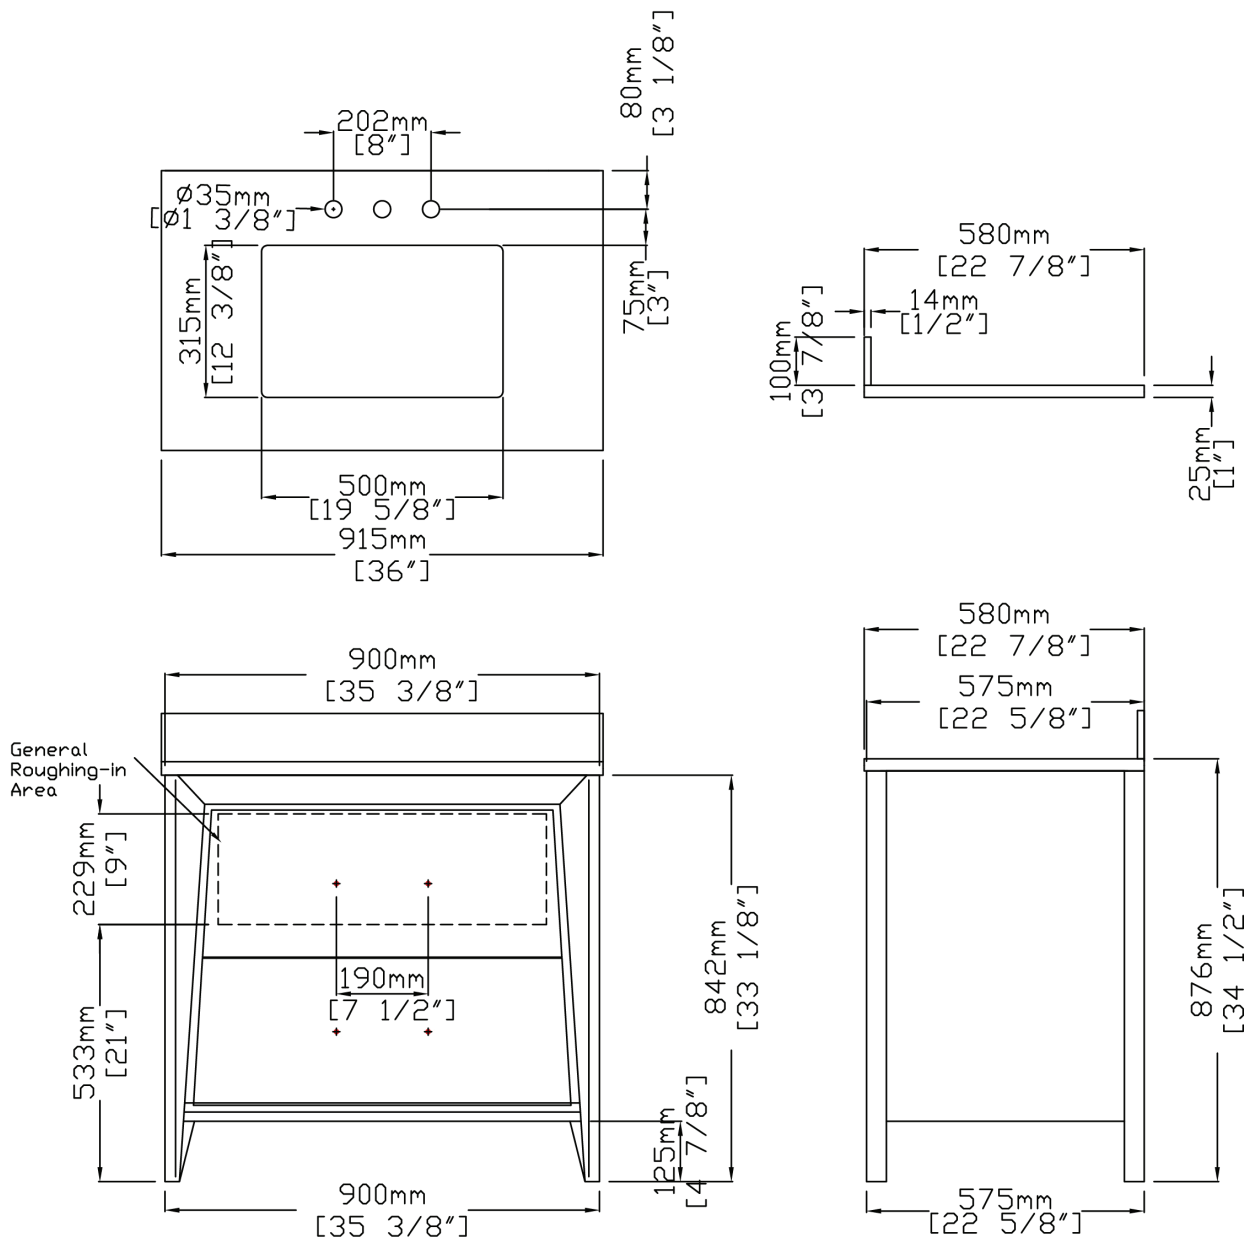

PRODUCT SPECIFICATIONS

Dimensional Diagram(s)

Wood is a beautiful natural material. The figuring (grain) of each piece is unique to every vanity produced. Every vanity will contain a different figure, birdseye knots and heartwood streaks. These are not considered defects, but natural unique character. There will also be a natural aging of every wood species over time which changes the overall color of the vanity. In most instances, this will be a darkening of dark woods and a yellowing of light woods. Direct sunlight will hasten this effect. Given this natural beauty, no two vanities will exactly match in figure or color (if stained or clear-coated). Samples may differ.

Stone products will have naturally occurring characteristics such as variation in grain, color, and mineral streaks. Due to this natural beauty, new and/or replacement pieces may not match display samples and/or existing pieces.