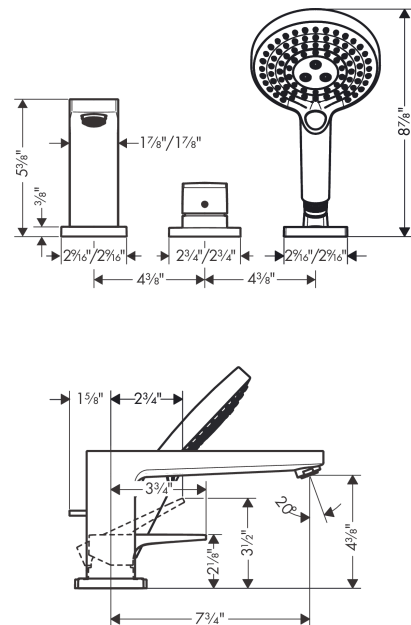

Metropol

3-Hole Roman Tub Set Trim with Loop Handle and 1.75 GPM Handshower

Finishes : **chrome** Part no. : **74554001**

Description

Features

- Flow: 5.81 GPM (22 L/Min)
- flow rate of hand shower at 3 bar: 1.75 GPM (6.6 L/Min)
- Ceramic cartridge
- Integrated double backflow prevention

Item details

List Price \$ 778.00

Technology

Compliance

Product image

Scale drawing

Metropol
3-Hole Roman Tub Set Trim with Loop Handle and 1.75 GPM Handshower
 Finishes : **chrome** Part no. : **74554001**

Exploded drawing

Year of production: >07/18

Metropol**3-Hole Roman Tub Set Trim with Loop Handle and 1.75 GPM Handshower**Finishes : **chrome** Part no. : **74554001****Spare parts list**

Year of production: >07/18

Pos.	Description	Part no.	Price	PU
1	spout cpl.	93151000	-	1
2	aerator M24x1 (30 l/min)	96512000	-	1
3	diverter knob	98707000	-	1
4	O-ring 41x1,5	98168000	-	1
5	escutcheon for spout	93152000	-	1
6	selector assy	96775000	-	1
7	O-Ring 14x2,5	98189000	-	1
8	O-Ring 23x2,5	98183000	-	1
9	O-Ring 22x2	98185000	-	1
10	O-ring 9x2,5	98217000	-	1
11	handle	93076000	-	1
12	screw cover	96338000	-	1
13	escutcheon	93138000	-	1
14	cartridge, assy	92730000	-	1
15	locking screw for handle	95140000	-	1
16	seal	95008000	-	1
17	handshower	26036001	-	1
18	shower holder	28071000	-	1
19	set of non return valves DW 15	94074000	-	1
20	escutcheon for shower holder	93153000	-	1
21	O-ring 56x2	98468000	-	1