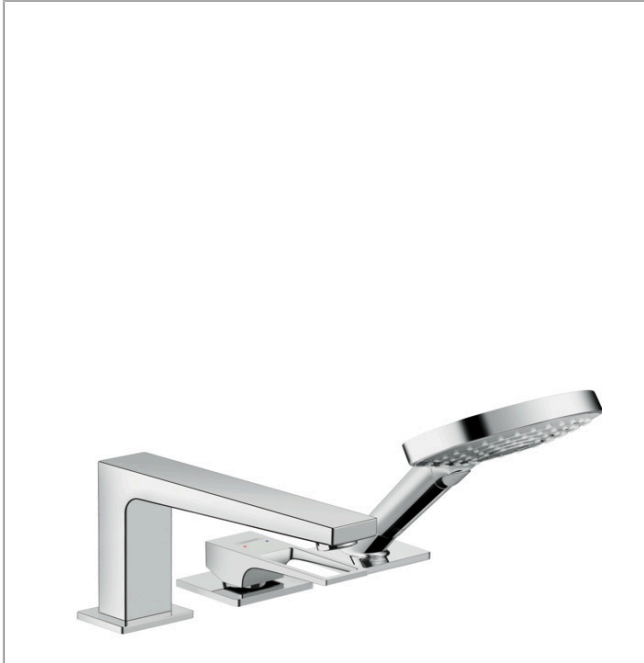

Metropol

3-Hole Roman Tub Set Trim with Loop Handle and 1.75 GPM Handshower

Finishes : **chrome** Part no. : **74554001**

Description

Features

- Flow: 5.81 GPM (22 L/Min)
- flow rate of hand shower at 3 bar: 1.75 GPM (6.6 L/Min)
- Ceramic cartridge
- Integrated double backflow prevention

Item details

List Price \$ 778.00

Technology

Compliance

Product image

Scale drawing

Metropol
3-Hole Roman Tub Set Trim with Loop Handle and 1.75 GPM Handshower
 Finishes : **chrome** Part no. : **74554001**

Exploded drawing

Year of production: >07/18

Metropol**3-Hole Roman Tub Set Trim with Loop Handle and 1.75 GPM Handshower**Finishes : **chrome** Part no. : **74554001****Spare parts list**

Year of production: >07/18

Pos.	Description	Part no.	Price	PU
1	spout cpl.	93151000	-	1
2	aerator M24x1 (30 l/min)	96512000	-	1
3	diverter knob	98707000	-	1
4	O-ring 41x1,5	98168000	-	1
5	escutcheon for spout	93152000	-	1
6	selector assy	96775000	-	1
7	O-Ring 14x2,5	98189000	-	1
8	O-Ring 23x2,5	98183000	-	1
9	O-Ring 22x2	98185000	-	1
10	O-ring 9x2,5	98217000	-	1
11	handle	93076000	-	1
12	screw cover	96338000	-	1
13	escutcheon	93138000	-	1
14	cartridge, assy	92730000	-	1
15	locking screw for handle	95140000	-	1
16	seal	95008000	-	1
17	handshower	26036001	-	1
18	shower holder	28071000	-	1
19	set of non return valves DW 15	94074000	-	1
20	escutcheon for shower holder	93153000	-	1
21	O-ring 56x2	98468000	-	1