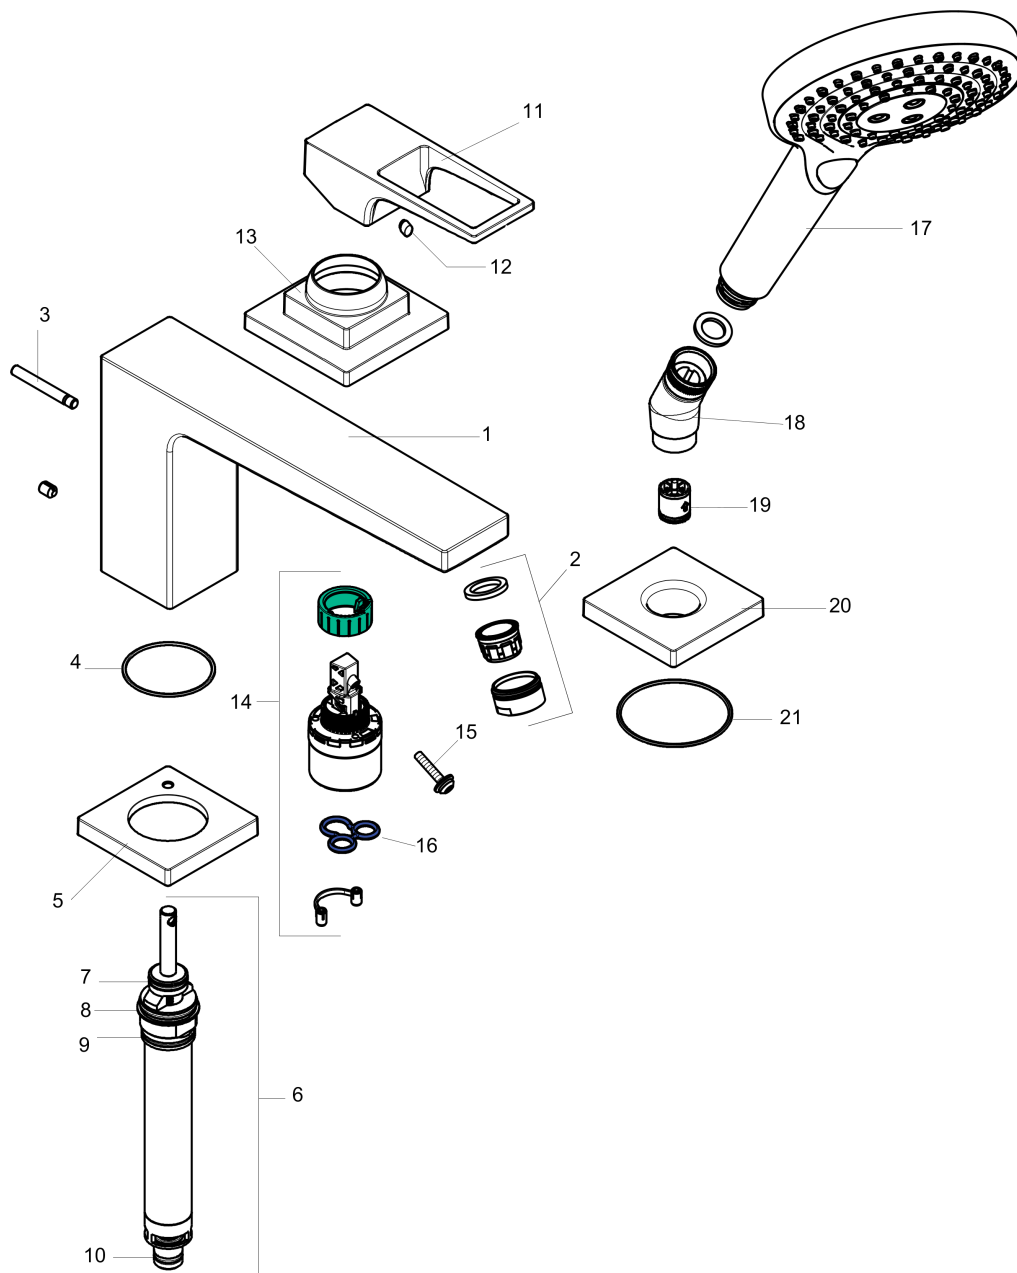

Metropol

3-Hole Roman Tub Set Trim with Loop Handle and 1.75 GPM Handshower

Finishes : **chrome** Part no. : **74554001**

Description

Features

- Flow: 5.81 GPM (22 L/Min)
- flow rate of hand shower at 3 bar: 1.75 GPM (6.6 L/Min)
- Ceramic cartridge
- Integrated double backflow prevention

Item details

List Price \$ 778.00

Technology

Compliance

Product image

Scale drawing

Metropol
3-Hole Roman Tub Set Trim with Loop Handle and 1.75 GPM Handshower
 Finishes : **chrome** Part no. : **74554001**

Exploded drawing

Year of production: >07/18

Metropol**3-Hole Roman Tub Set Trim with Loop Handle and 1.75 GPM Handshower**Finishes : **chrome** Part no. : **74554001****Spare parts list**

Year of production: >07/18

Pos.	Description	Part no.	Price	PU
1	spout cpl.	93151000	-	1
2	aerator M24x1 (30 l/min)	96512000	-	1
3	diverter knob	98707000	-	1
4	O-ring 41x1,5	98168000	-	1
5	escutcheon for spout	93152000	-	1
6	selector assy	96775000	-	1
7	O-Ring 14x2,5	98189000	-	1
8	O-Ring 23x2,5	98183000	-	1
9	O-Ring 22x2	98185000	-	1
10	O-ring 9x2,5	98217000	-	1
11	handle	93076000	-	1
12	screw cover	96338000	-	1
13	escutcheon	93138000	-	1
14	cartridge, assy	92730000	-	1
15	locking screw for handle	95140000	-	1
16	seal	95008000	-	1
17	handshower	26036001	-	1
18	shower holder	28071000	-	1
19	set of non return valves DW 15	94074000	-	1
20	escutcheon for shower holder	93153000	-	1
21	O-ring 56x2	98468000	-	1