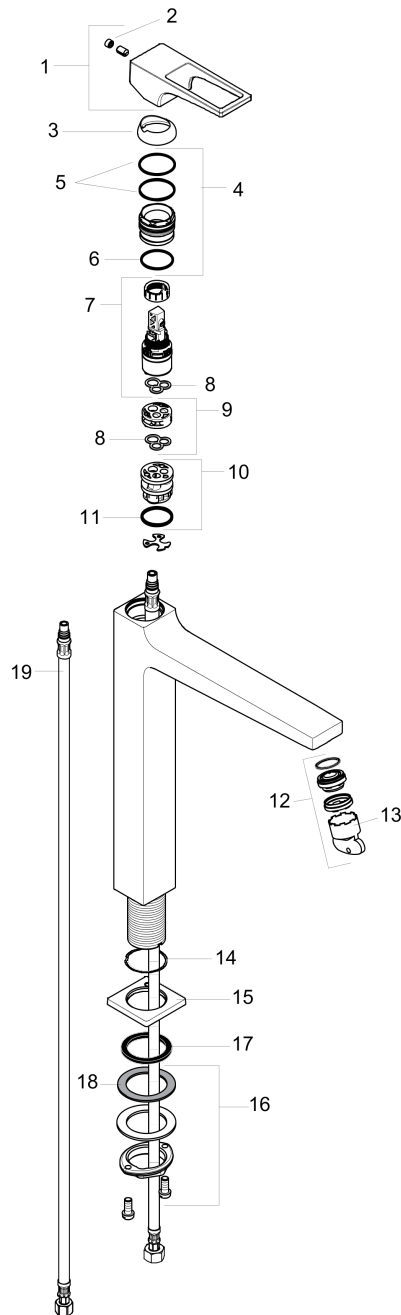

Metropol
Single-Hole Faucet 260 with Loop Handle, 1.2 GPM
 Finishes : **chrome** Part no. : **74513001**

Description

Features

- Aerated spray
- Flow: 1.2 GPM (4.5 L/Min)
- Ceramic cartridge

Item details

List Price \$ 577.00

Technology

Compliance

Product image

Scale drawing

Metropol
Single-Hole Faucet 260 with Loop Handle, 1.2 GPM
 Finishes : **chrome** Part no. : **74513001**

Exploded drawing

Year of production: >10/17

Metropol
Single-Hole Faucet 260 with Loop Handle, 1.2 GPM
 Finishes : **chrome** Part no. : **74513001**

Spare parts list

Year of production: >10/17

Pos.	Description	Part no.	Price	PU
1	handle	93009000	-	1
2	screw cover	95704000	-	1
3	flange	92625000	-	1
4	nut	92689000	-	1
5	O-ring 27x1,5	92527000	-	1
6	O-ring 25x1,5	98146000	-	1
7	cartridge, assy	95973001	-	1
8	seal	98865000	-	1
9	adapter for cartridge	92628000	-	1
10	adapter for cartridge	98866000	-	1
11	O-ring 23x2	98398000	-	1
12	aerator M22x1	93098000	-	1
13	service tool	95661000	-	1
14	O-ring 32x1,5	92936000	-	1
15	escutcheon	93048000	-	1
16	fixing set (Ø 32)	13961000	-	1
17	flat seal	98749000	-	1
18	lever collar	97548000	-	1
19	connection hose 35½" M8x0,75 3/8"	96316001	-	1