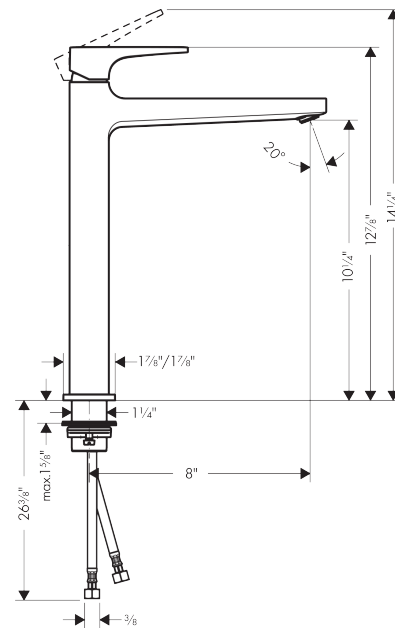

Metropol
Single-Hole Faucet 260 with Loop Handle, 1.2 GPM
 Finishes : **chrome** Part no. : **74513001**

Description

Features

- Aerated spray
- Flow: 1.2 GPM (4.5 L/Min)
- Ceramic cartridge

Item details

List Price \$ 577.00

Technology

Compliance

Product image

Scale drawing

Metropol
Single-Hole Faucet 260 with Loop Handle, 1.2 GPM
 Finishes : **chrome** Part no. : **74513001**

Exploded drawing

Year of production: >10/17

Metropol
Single-Hole Faucet 260 with Loop Handle, 1.2 GPM
 Finishes : **chrome** Part no. : **74513001**

Spare parts list

Year of production: >10/17

Pos.	Description	Part no.	Price	PU
1	handle	93009000	-	1
2	screw cover	95704000	-	1
3	flange	92625000	-	1
4	nut	92689000	-	1
5	O-ring 27x1,5	92527000	-	1
6	O-ring 25x1,5	98146000	-	1
7	cartridge, assy	95973001	-	1
8	seal	98865000	-	1
9	adapter for cartridge	92628000	-	1
10	adapter for cartridge	98866000	-	1
11	O-ring 23x2	98398000	-	1
12	aerator M22x1	93098000	-	1
13	service tool	95661000	-	1
14	O-ring 32x1,5	92936000	-	1
15	escutcheon	93048000	-	1
16	fixing set (Ø 32)	13961000	-	1
17	flat seal	98749000	-	1
18	lever collar	97548000	-	1
19	connection hose 35½" M8x0,75 3/8"	96316001	-	1